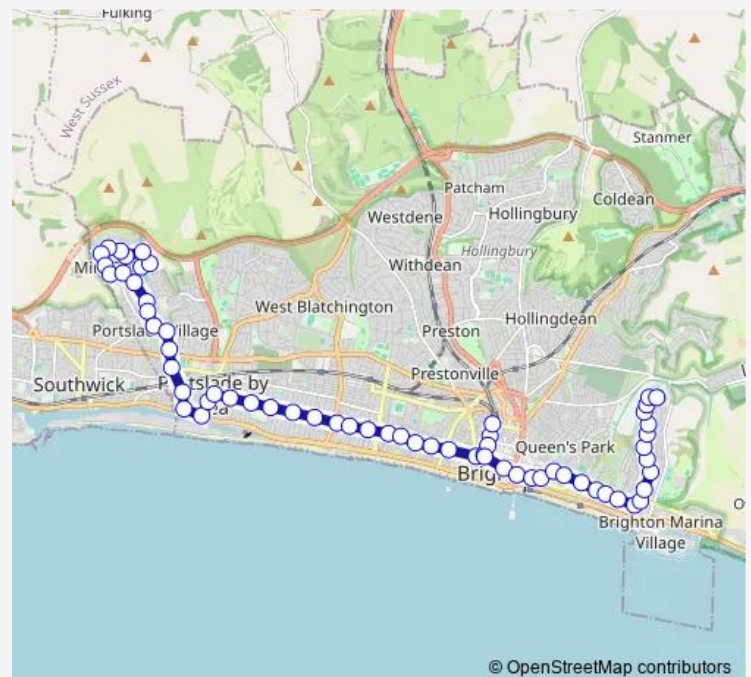

Wellington Road

Station Road

St Andrew's Road

Route schedule

Portslade Aldridge Academy — Swanborough Drive

Monday 00:03-23:51

Tuesday 00:06-23:51

Wednesday 00:06-23:51

Thursday 00:06-23:51

Friday 00:06-23:51

Saturday 00:06-23:51

Sunday 00:06-23:48

Route info

Direction: Portslade Aldridge Academy

Stops: 63

Trip Duration: 0 hour 54 min

© OpenStreetMap contributors

1 — Mile Oak - Brighton - Whitehawk

BusMaps

Boundary Road

St Keyna Avenue North

Brittany Court

Wish Road North

Richardson Road

Friday —

Saturday 04:55

Sunday —

Route info

Direction: Swanborough Drive

Stops: 25

Trip Duration: 0 hour 16 min

Direction