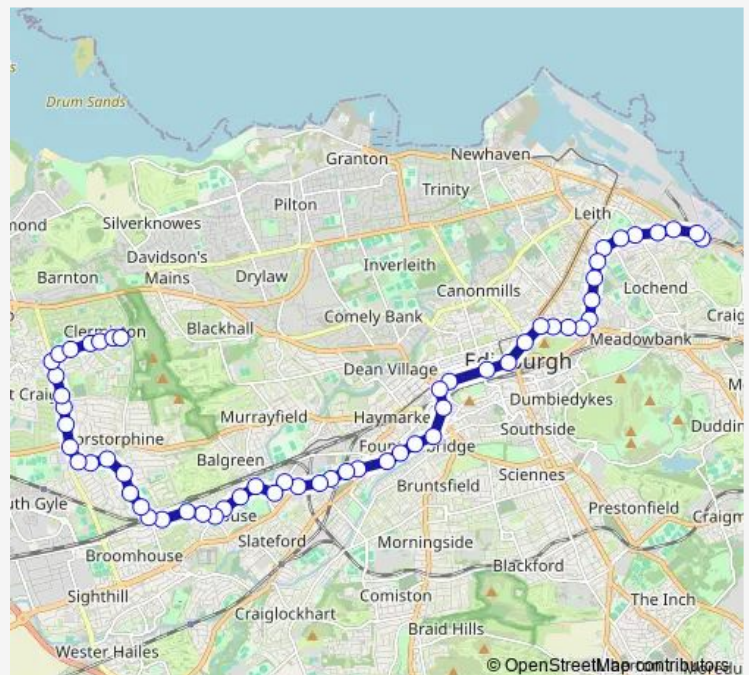

Bus 1

[Go to website](#)

Direction

Clermiston Crescent — Seafield Street

58 stops

[Open route schedule](#)

- Clermiston Crescent
- Drum Brae Hub
- Drum Brae Drive
- Drum Brae North
- Duart Crescent
- Drum Brae Park
- Drum Brae Gardens
- Templeland Road
- Meadow Place Road
- Gylemuir Road
- Dunsmuir Court
- Featherhall Avenue
- Kirk Loan
- Castle Avenue
- Broomhall Avenue
- Saughton Tram Stop
- Saughton Road North
- Saughton Mains Street
- Stenhouse Grove
- Stenhouse Cross
- Whitson Grove

Direction: Clermiston Crescent

Stops: 58

Trip Duration: 0 hour 52 min

Whitson Crescent

Balgreen Primary School

Stevenson Grove

Westfield Avenue

Westfield Road

Tuesday 05:25-23:30

Wednesday 05:25-23:30

Thursday 05:25-23:30

Friday 05:25-23:30

Saturday 05:35-23:30

Sunday 05:30-23:30

Route info

Direction: Seafield Street

Stops: 58

Trip Duration: 1 hour 12 min

Henderson Terrace

Gorgie City Farm

Tynecastle

Stewart Terrace

Westfield Road

Westfield Avenue