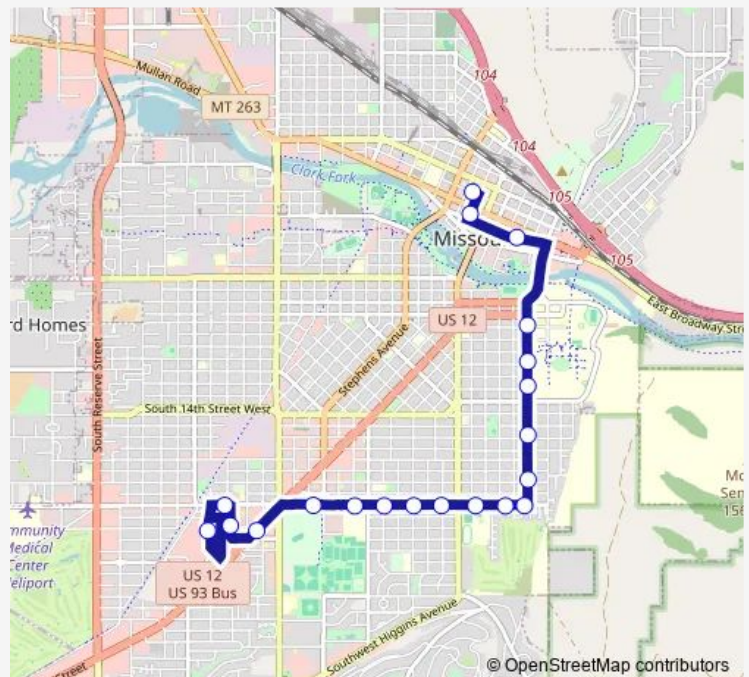

### Direction

Southgate Mall West — Mountain Line Transfer Center

20 stops

[Open route schedule](#)

- Southgate Mall West
- South Ave W & S Garfield St
- S Garfield & Dearborn Ave
- Brooks St at the Montana Club
- South Ave W & Fair Way
- South Ave W & Bow St
- South Ave W & Queen St
- South Ave W & Park St
- South Ave W & Lester St
- South Ave E & Gerald Ave
- South Ave E & Granite Ct
- South Ave E & Arthur Ave
- Arthur Ave & E Central Ave
- Arthur Ave & Beverly Ave
- Arthur Ave & Keith Ave
- Arthur Ave & University Ave
- Arthur Ave & Eddy Ave
- E Main St & N Adams St
- W Main St & Ryman St
- Mountain Line Transfer Center

### Route schedule

Southgate Mall West — Mountain Line Transfer Center

Monday	06:20-22:20
Tuesday	06:20-22:20
Wednesday	06:20-22:20
Thursday	06:20-22:20
Friday	06:20-22:20
Saturday	09:20-22:20
Sunday	09:20-20:20

### Route info

Direction: Southgate Mall West

Stops: 20

Trip Duration: 0 hour 24 min

1 — Route 1

## Direction

Mountain Line Transfer Center — Southgate Mall East

18 stops

[Open route schedule](#)

Mountain Line Transfer Center

E Front St & N Pattee St

E Front St & Lambros Dr

Arthur Ave & Eddy Ave