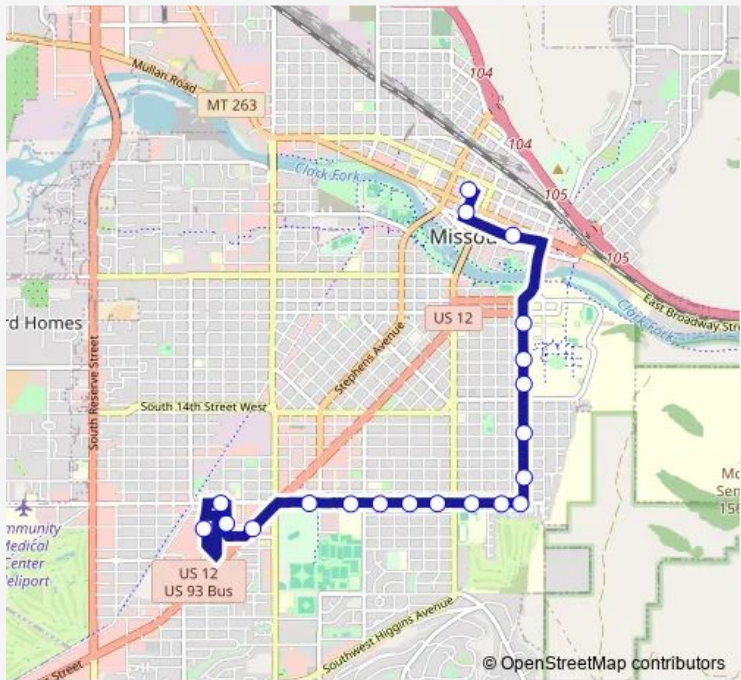

Bus 1 Route 1

[Go to website](#)

Direction
 Southgate Mall West — Mountain Line Transfer Center
 20 stops
[Open route schedule](#)

- Southgate Mall West
- South Ave W & S Garfield St
- S Garfield & Dearborn Ave
- Brooks St at the Montana Club
- South Ave W & Fair Way
- South Ave W & Bow St
- South Ave W & Queen St
- South Ave W & Park St
- South Ave W & Lester St
- South Ave E & Gerald Ave
- South Ave E & Granite Ct
- South Ave E & Arthur Ave
- Arthur Ave & E Central Ave
- Arthur Ave & Beverly Ave
- Arthur Ave & Keith Ave
- Arthur Ave & University Ave
- Arthur Ave & Eddy Ave
- E Main St & N Adams St
- W Main St & Ryman St
- Mountain Line Transfer Center

Route schedule
 Southgate Mall West — Mountain Line Transfer Center

Monday	06:20-22:20
Tuesday	06:20-22:20
Wednesday	06:20-22:20
Thursday	06:20-22:20
Friday	06:20-22:20
Saturday	09:20-22:20
Sunday	09:20-20:20

Route info
 Direction: Southgate Mall West
 Stops: 20
 Trip Duration: 0 hour 24 min

Direction

Mountain Line Transfer Center — Southgate Mall East

18 stops

[Open route schedule](#)

Mountain Line Transfer Center

Southgate Mall East

Route schedule

Mountain Line Transfer Center — Southgate Mall East

Monday 05:45-21:45

Tuesday 05:45-21:45

Wednesday 05:45-21:45

Thursday 05:45-21:45

Friday 05:45-21:45