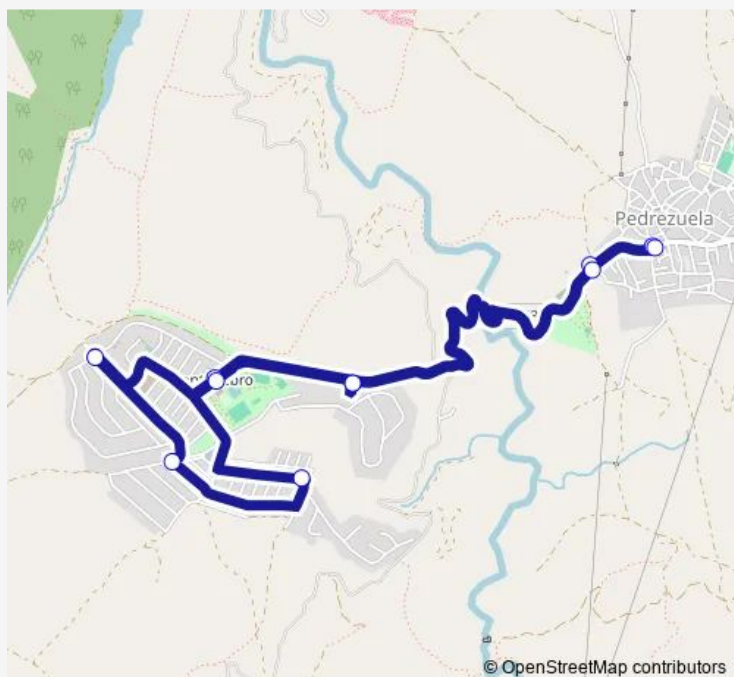

Saturday —

Sunday —

Route info

Direction: Eras-Av.Madrid

Stops: 11

Trip Duration: 0 hour 5 min

© OpenStreetMap contributors

Direction

Eras-Av.Madrid — Ctra.M627-Granja Escuela

4 stops

[Open route schedule](#)

Eras-Av.Madrid

Pºermita-Prado Concejo

Ctra.M627-Cºcanto Blanco

Ctra.M627-Granja Escuela

Route schedule

Route info

Direction: Eras-Av.Madrid

Stops: 4

Trip Duration: 0 hour 7 min

Direction

Ctra.M627-Granja Escuela — Eras-Av.Madrid

6 stops

[Open route schedule](#)

Monday	07:45-15:45
Tuesday	07:45-15:45
Wednesday	07:45-15:45
Thursday	07:45-15:45
Friday	07:45-15:45
Saturday	—
Sunday	—

Route info

Direction: Ctra.M627-Granja Escuela

Stops: 6

Trip Duration: 0 hour 8 min