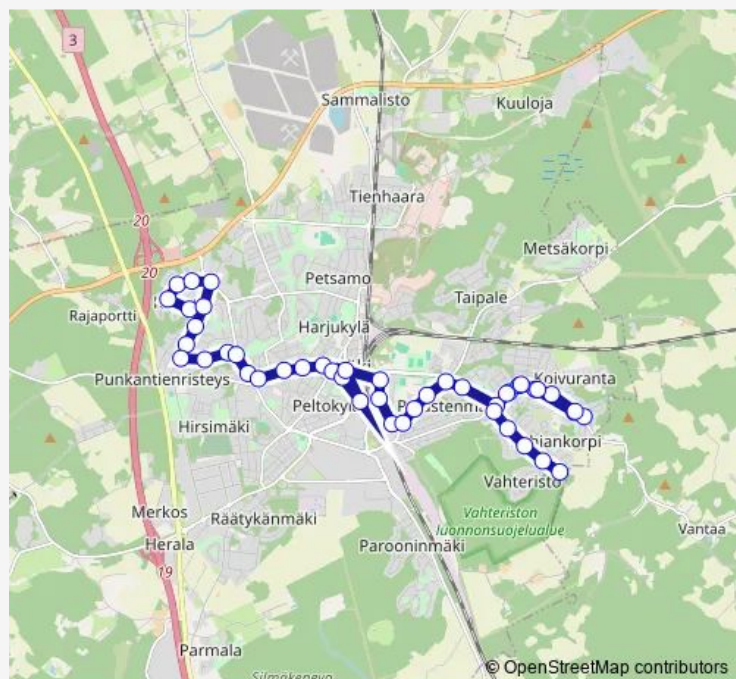

### Route schedule

Sairaala — Teerimäki

Monday 12:25-14:25

Tuesday 12:25-14:25

Wednesday 12:25-14:25

Thursday 12:25-14:25

Friday 12:25-14:25

Saturday —

### Route info

Direction: Sairaala

Stops: 40

Trip Duration: 0 hour 36 min

1 — Pohjankorpi - Rautatieasema - Sairaala

Jupiterinkatu P

Peltosaari P

Aleksinkatu I