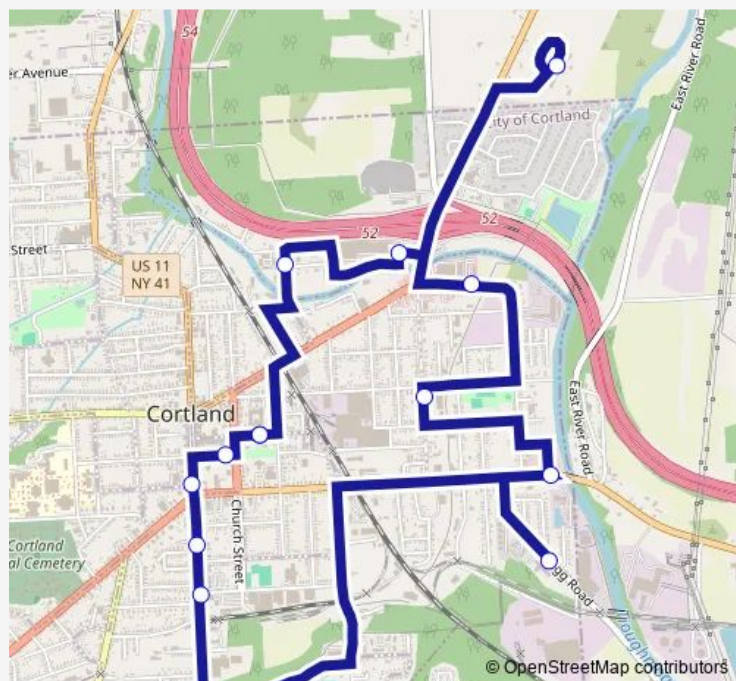

Bus 1 Route 1

[Go to website](#)

Direction

County Office Building — County Office Building

14 stops

[Open route schedule](#)

County Office Building

Cortland Free Library

OCM Boces (Route 13)

Riverside Plaza

Cortland Park Apartments

County Office Building

Route schedule

County Office Building — County Office Building

Monday 06:00-17:15

Tuesday 06:00-17:15

Wednesday 06:00-17:15

Thursday 06:00-17:15

Friday 06:00-17:15

Saturday —

Sunday —

Route info

Direction: County Office Building

Stops: 14

Trip Duration: 0 hour 45 min

1 — Route 1

1 Bus time schedules and route maps are available in an offline PDF at busmaps.com. Use the busmaps.com website to see live bus times, train schedule or subway schedule, and step-by-step directions for all public transit in Cortland