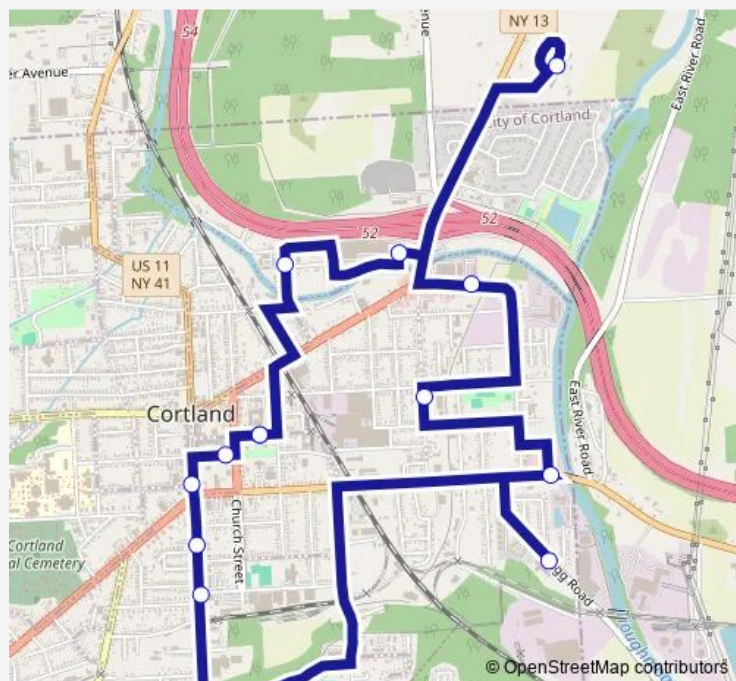

Bus 1 Route 1

[Go to website](#)

Direction

County Office Building — County Office Building

14 stops

[Open route schedule](#)

County Office Building

Cortland Free Library

Ywca Cortland

TC3 Extension Center

Marietta Corporation

Cortland Jr/Sr High School

Crown Center

Cortland Alternative School

Pomeroy School Apartments

Red Roof Inn / Hampton Inn

OCM Boces (Route 13)

Riverside Plaza

Cortland Park Apartments

County Office Building

Route schedule

County Office Building — County Office Building

Monday 06:00-17:15

Tuesday 06:00-17:15

Wednesday 06:00-17:15

Thursday 06:00-17:15

Friday 06:00-17:15

Saturday —

Sunday —

Route info

Direction: County Office Building

Stops: 14

Trip Duration: 0 hour 45 min

1 — Route 1