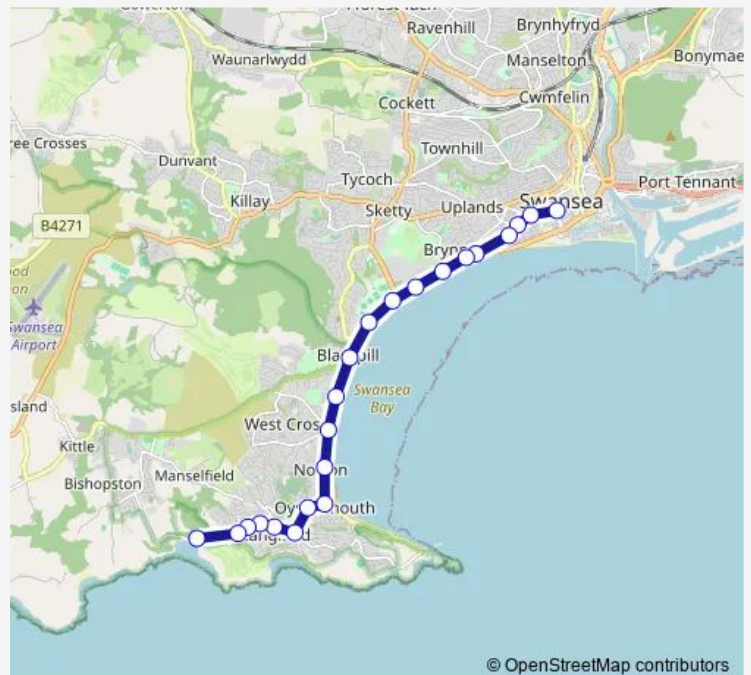

### Direction

Swansea Bus Station Stand W — Caswell Bay Terminus

22 stops

[Open route schedule](#)

Swansea Bus Station Stand W

Argyle Street

Beach Street

Swansea Crown Court

### Route schedule

Swansea Bus Station Stand W — Caswell Bay Terminus

Monday 10:10-17:10

Tuesday 10:10-17:10

Wednesday 10:10-17:10

Thursday 10:10-17:10

Friday 10:10-17:10

Saturday 10:10-17:10

### Route info

Direction: Swansea Bus Station Stand W

Stops: 22

Trip Duration: 0 hour 33 min

© OpenStreetMap contributors

1 — Swansea - Caswell Bay

BusMaps

Langland Corner

Oystermouth Primary School

Newton Road

Oystermouth Square

Norton Avenue

West Cross Hotel

Fairwood Road

Llwynderw Drive