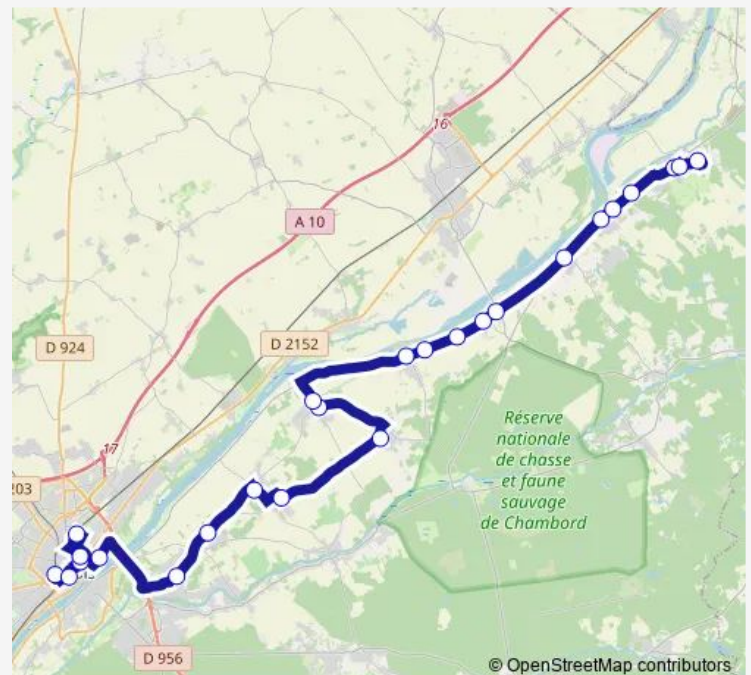

### Route schedule

Allée de Chenonceau — Sncf - Gare routière

Monday	13:35
Tuesday	13:35
Wednesday	13:35
Thursday	13:35
Friday	13:35
Saturday	07:41-12:48
Sunday	—

### Route info

Direction: Allée de Chenonceau

Stops: 24

Trip Duration: 1 hour 13 min

1 — Beaugency - Montlivault - Blois

BusMaps

Jean Jaurès (Halle aux Grains)

Monsabré