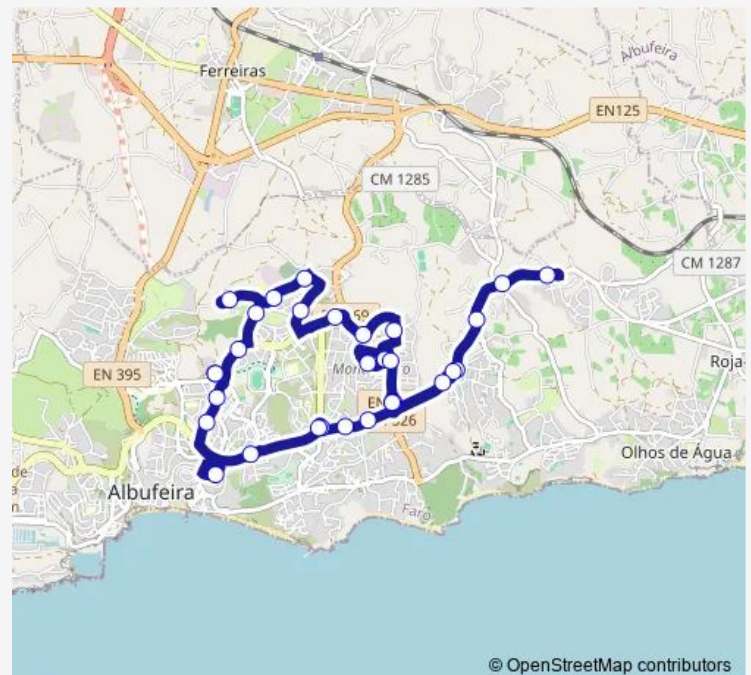

EB1 Brejos

Qta. Balaia

Rot. Esfera Armilar Norte

Route schedule

Terminal Rodoviário — Terminal Rodoviário

Monday 07:00-19:30

Tuesday 07:00-19:30

Wednesday 07:00-19:30

Thursday 07:00-19:30

Friday 07:00-19:30

Saturday 07:00-19:30

Sunday 07:00-19:30

Route info

Direction: Terminal Rodoviário

Stops: 31

Trip Duration: 0 hour 51 min

© OpenStreetMap contributors

1 — Circular Albufeira (via Vale Navio)

BusMaps

Rot. Esfera Armilar Norte

Praça Touros

Arcadas S. João

Rot. Minhocas

Rot. Minhocas