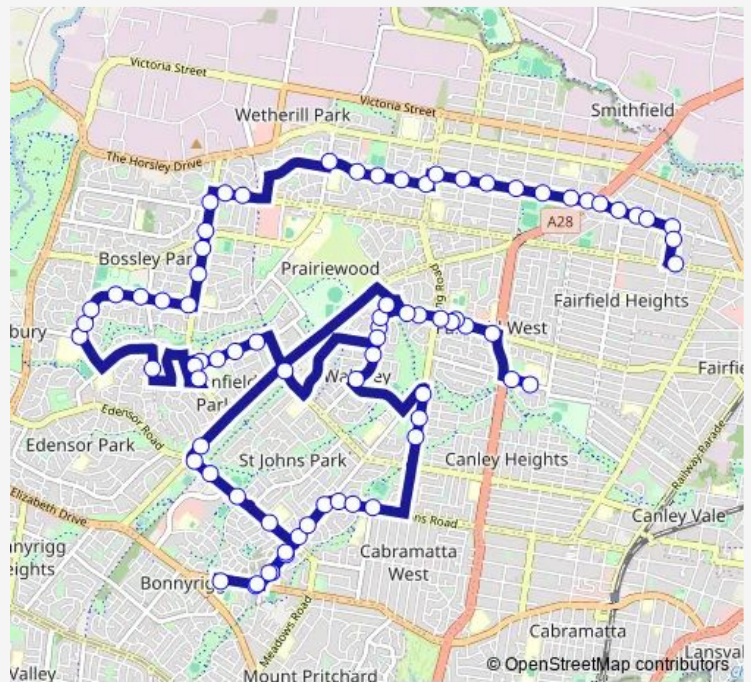

School Bus 9591 Fairvale High School to Smithfield via Bossley Park

Go to website

Direction

Thorney Rd Opp Fairvale High School — Polding St After Marlborough St

77 stops

[Open route schedule](#)

- Thorney Rd Opp Fairvale High School
- Thorney Rd At Baragoola St
- Hamilton Rd Opp Fairfield West Public School
- Hamilton Rd Opp Tasman Pde
- Hamilton Rd Opp Westfields Sports High School
- Westfields Sports High School, Bus Bay
- Hamilton Rd Opp Westfields Sports High School
- Hamilton Rd Opp Grenada St
- Hamilton Rd At Currey Pl
- Salvation Army Fairfield, Hamilton Rd
- Bulls Rd Before Lomond St
- Wakeley Centre, Bulls Rd
- Canley Vale Rd Before Smithfield Rd
- Smithfield Rd At Raphael St
- Edensor Rd After Smithfield Rd
- St Johns Park Bowling Club, Edensor Rd
- Edensor Rd Before Newleaf Pde
- St Johns Park Public School, Edensor Rd
- Humphries Rd Opp Sandilands Rd
- Our Lady Of Mount Carmel Primary School, Humphries Rd

Route schedule

Thorney Rd Opp Fairvale High School — Polding St After Marlborough St

Monday	15:10
Tuesday	15:10
Wednesday	15:10
Thursday	15:10
Friday	15:10
Saturday	—
Sunday	—

Route info

Direction: Thorney Rd Opp Fairvale High School

Stops: 77

Trip Duration: 1 hour 17 min

9591 — Fairvale High School to Smithfield via Bossley Park **BusMaps**

Cabramatta Rd W Before Katinka St

Bonnyrigg High School, Cabramatta Rd West

Cabramatta Rd W At Humphries Rd

Brenan St At Stimson St

Brenan St At Marlborough St

Marlborough St At Theresa St

Polding St After Marlborough St

9591 School Bus time schedules and route maps are available in an offline PDF at busmaps.com. Use the busmaps.com website to see live bus times, train schedule or subway schedule, and step-by-step directions for all public transit in Liverpool