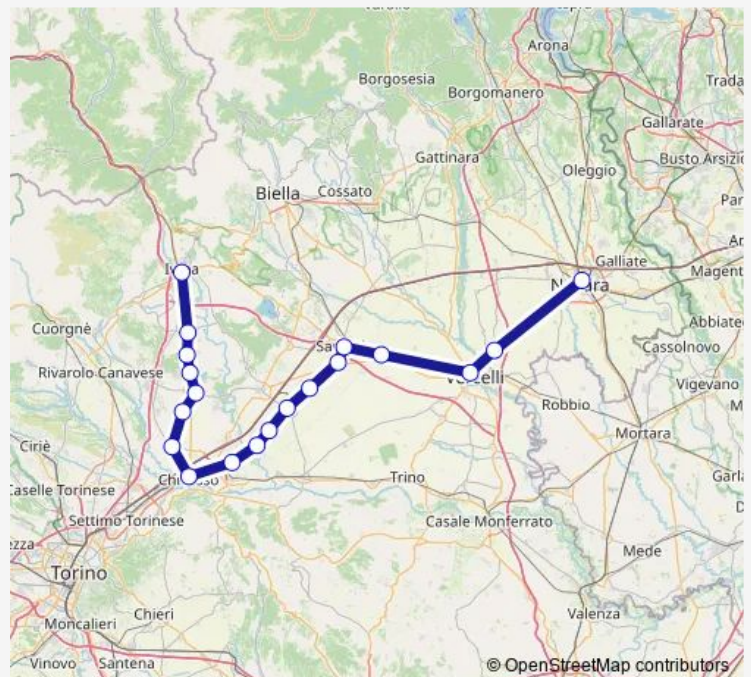

Direction

Ivrea F.S. — Novara F.S.

19 stops

[Open route schedule](#)

Ivrea F.S.

Strambino F.S.

Mercenasco F.S.

Candia Canavese F.S.

Ivrea F.S. — Novara F.S.

Monday 06:48-18:48

Tuesday 06:48-18:48

Wednesday 06:48-18:48

Thursday 06:48-18:48

Friday 06:48-18:48

Saturday 07:48-18:48

Sunday 12:48-18:48

Route info

Direction: Ivrea F.S.

Stops: 19

Trip Duration: 2 hour 1 min

004801 Rail time schedules and route maps are available in an offline PDF at busmaps.com. Use the busmaps.com website to see live bus times, train schedule or subway schedule, and step-by-step directions for all public transit in Saluggia