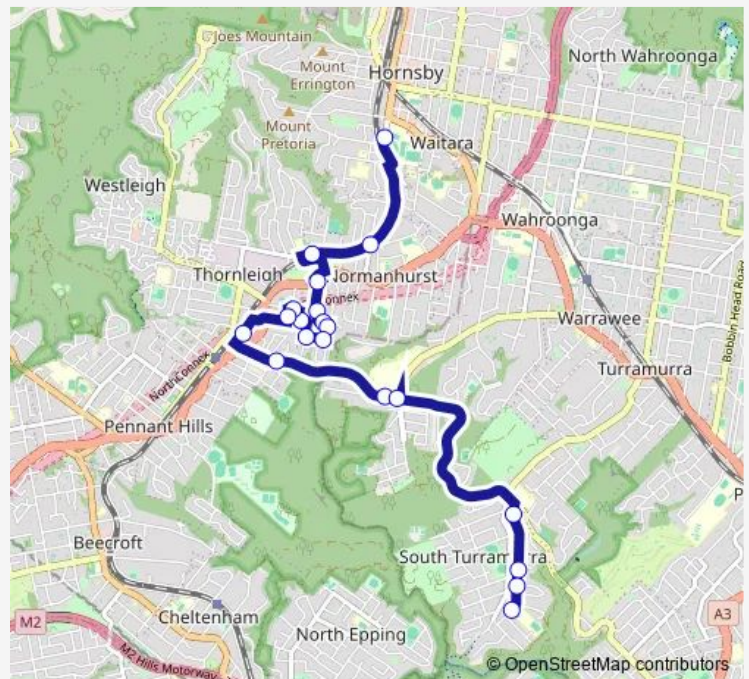

School Bus 8112 Barker College Junior School to Turramurra Hs

[Go to website](#)

Direction

Barker Oval, College Cres — Turramurra High School, Maxwell St

20 stops

[Open route schedule](#)

- Barker Oval, College Cres
- Normanhurst Station, Malsbury Rd
- Milson Pde Opp Twickenham Cl
- Stuart Av After Pennant Hills Rd
- Stuart Av Before Calga Av
- Calga Av Before Campbell Av
- Willowtree St After Capella Pl
- Charles Curtis Park, Pine St
- Pine St At Begonia Rd
- Oak St At Cedar St
- Greenhill Av At Trelawney St
- Loch Maree Av Before Blantyre Cl
- Central Av Before Parkes St
- The Comenarra Pkwy At Butterfield St
- The Comenarra Pkwy Opp Browns Rd
- Wahroonga Adventist School, The Comenarra Pkwy
- Maxwell St After The Comenarra Pkwy
- Maxwell St After Buller St
- Maxwell St Before Geoffrey St
- Turramurra High School, Maxwell St

Route schedule

Barker Oval, College Cres — Turramurra High School, Maxwell St

| | |
|-----------|-------|
| Monday | 07:57 |
| Tuesday | 07:57 |
| Wednesday | 07:57 |
| Thursday | 07:57 |
| Friday | — |
| Saturday | — |
| Sunday | — |

Route info

Direction: Barker Oval, College Cres

Stops: 20

Trip Duration: 0 hour 30 min

8112 School Bus time schedules and route maps are available in an offline PDF at busmaps.com. Use the busmaps.com website to see live bus times, train schedule or subway schedule, and step-by-step directions for all public transit in Sydney

The schedule is provided in the local timezone. Times with "(+1)" indicate departures on the next day.

PDF file created on 2025-01-16

2024 BusMaps.com - All Rights Reserved