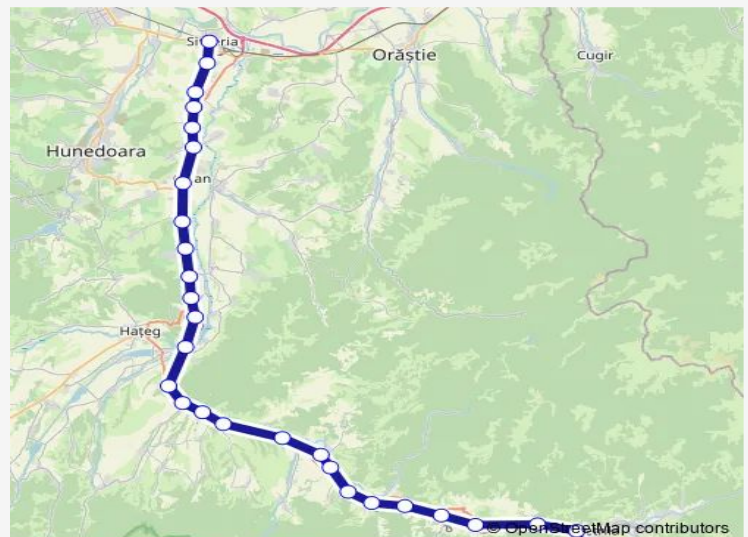

[Go to website](#)

Direction

Simeria — Petroșani

29 stops

[Open route schedule](#)

Simeria

Simeria Triaj.

Băcia h.

Covragiu h.

Subcetate

Ciopea h.

Ohaba de sub Piatră h.

Băiești Hm.

Rușor h.

Route schedule

Simeria — Petroșani

Monday	10:59-16:12
Tuesday	10:59-16:12
Wednesday	10:59-16:12
Thursday	10:59-16:12
Friday	10:59-16:12
Saturday	10:59-16:12
Sunday	10:59-16:12

Route info

Direction: Simeria

Stops: 29

Trip Duration: 2 hour 40 min