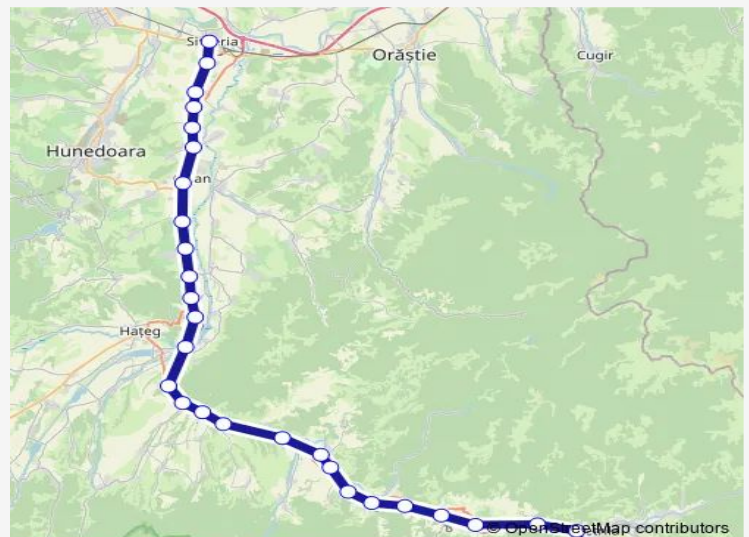

## Route schedule

Simeria — Petroșani

Monday	10:59-16:12
Tuesday	10:59-16:12
Wednesday	10:59-16:12
Thursday	10:59-16:12
Friday	10:59-16:12
Saturday	10:59-16:12
Sunday	10:59-16:12

## Route info

Direction: Simeria

Stops: 29

Trip Duration: 2 hour 37 min

Pui

Ponor h.

Livadia h.

Baru Mare