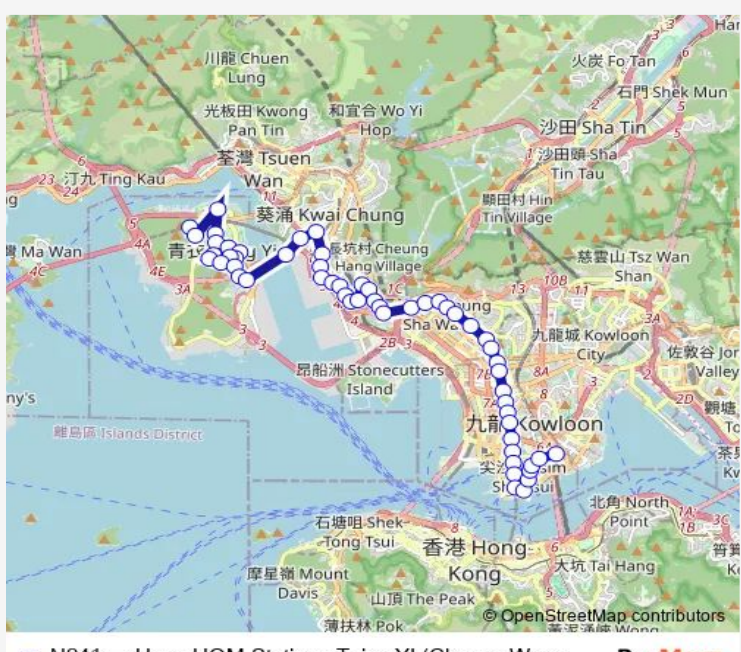

Route schedule
 [Kmb+Ctb] Cheung Wang BUS Terminus/
Cheung Wang Estate|[Kmb] Cheung Wang BUS Terminus — [Ctb] Hung HOM Station|[Kmb] Hung HOM Station BUS Terminus

Monday	00:05-02:35
Tuesday	00:05-02:35
Wednesday	00:05-02:35
Thursday	00:05-02:35
Friday	00:05-02:35
Saturday	00:05-02:35
Sunday	00:05-02:35

Route info

Direction: [Kmb+Ctb] Cheung Wang BUS Terminus/
Cheung Wang Estate|[Kmb] Cheung Wang BUS Terminus

Stops: 56

Trip Duration: 1 hour 19 min

[Kmb+Ctb] Hong Cheung House Cheung Hong Estate/
Hong Cheung House Cheung Hong Estate, Chung MEI Road[[Kmb] Hong Cheung House Cheung Hong Estate