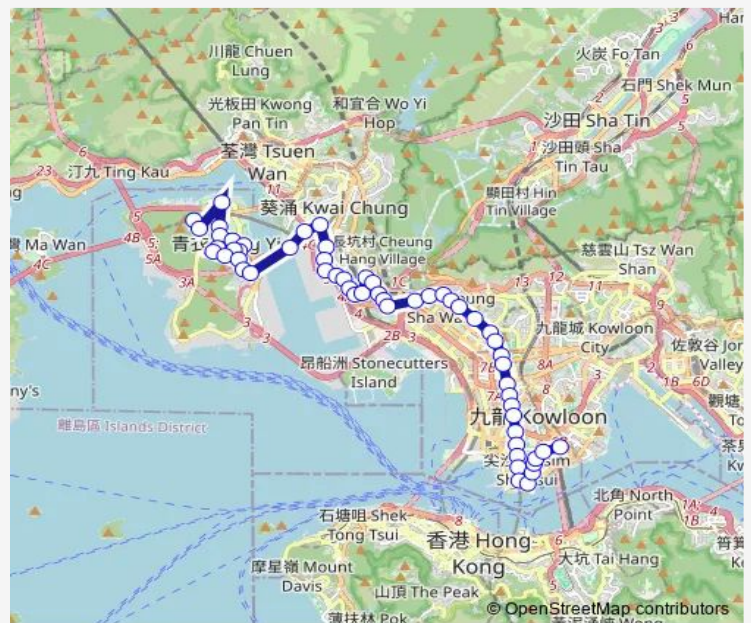

[Kmb+Ctb] YEE YIP House Tsing Yi Estate/
Yee YIP House Tsing Yi Estate, Fung Shue WO Road|[Kmb] YEE YIP House Tsing Yi Estate|[Lwb] YEE YIP House Tsing Yi Estate

[Kmb+Ctb] Greenview Villa/
Greenview Villa, Fung Shue WO Road|[Kmb] Greenview Villa|[Lwb] Greenview Villa

[Kmb+Ctb] Greenfield Garden/
Greenfield Garden, Tsing Yi Heung SZE WUI Road|[Kmb] Greenfield Garden|[Lwb] Greenfield Garden

[Kmb+Ctb] Ching MUI House Cheung Ching Estate/
Ching MUI House Cheung Hong Estate, Chung MEI Road|[Kmb] Ching MUI House Cheung Ching Estate

[Kmb+Ctb] Hong FU House Cheung Hong Estate/
Hong FOO House Cheung Hong Estate, Chung MEI Road|[Kmb] Hong FU House Cheung Hong Estate

[Kmb+Ctb] Hong Fung House Cheung Hong Estate/
Hong Fung House Cheung Hong Estate, Chung MEI Road|[Kmb] Hong Fung House Cheung Hong Estate

Route schedule

[Kmb+Ctb] Cheung Wang BUS Terminus/
Cheung Wang Estate|[Kmb] Cheung Wang BUS Terminus — [Ctb] Hung HOM Station|[Kmb] Hung HOM Station BUS Terminus

Monday	00:05-02:35
Tuesday	00:05-02:35
Wednesday	00:05-02:35
Thursday	00:05-02:35
Friday	00:05-02:35
Saturday	00:05-02:35
Sunday	00:05-02:35

Route info

Direction: [Kmb+Ctb] Cheung Wang BUS Terminus/
Cheung Wang Estate|[Kmb] Cheung Wang BUS Terminus

Stops: 56

Trip Duration: 1 hour 21 min