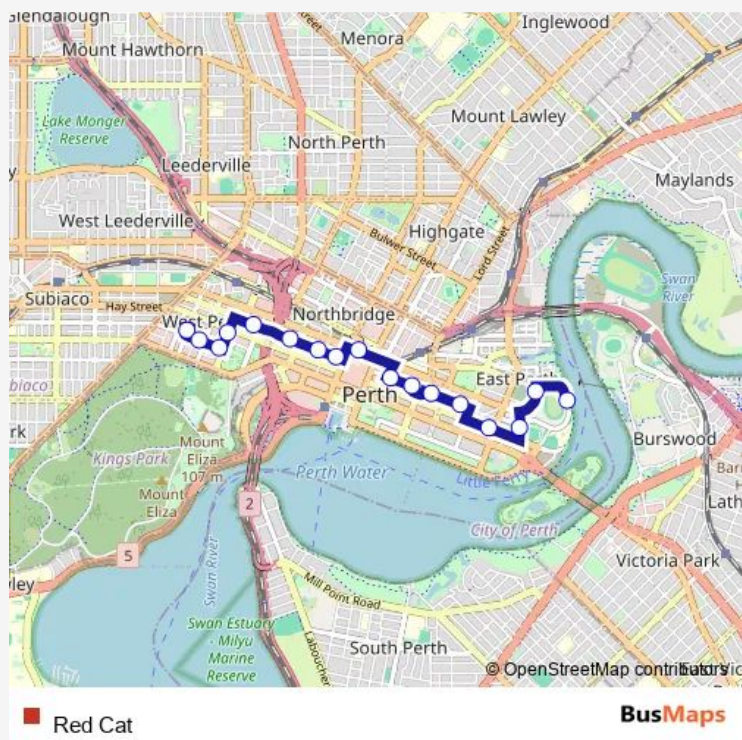

## Bus Red Cat

[Go to website](#)

**Direction**  
 Hay St Parliament House Cat Id 90 — Murray St Raine Square Cat Id 99

11 stops

[Open route schedule](#)

- Hay St Parliament House Cat Id 90
- Hay St Emerald Terrace Cat Id 91
- Hay St West Perth Cat Id 92
- Outram St Outram Street Cat Id 93
- Ord St Ord Street Cat Id 94
- Ord St Havelock Street Cat Id 95
- Havelock St Hay Street Cat Id 144
- Murray St Gordon Street Cat Id 96
- Murray St Milligan Street Cat Id 97
- Murray St King Street Cat Id 98
- Murray St Raine Square Cat Id 99

Route schedule

Hay St Parliament House Cat Id 90 — Murray St Raine Square Cat Id 99

Monday	15:06-16:36
Tuesday	15:06-16:36
Wednesday	15:06-16:36
Thursday	15:06-16:36
Friday	15:06-16:36
Saturday	—
Sunday	—

**Route info**

Direction: Hay St Parliament House Cat Id 90

Stops: 11

Trip Duration: 0 hour 15 min

## Route info

Direction: Sailani Av Matagarup Bridge Cat Id 79

Stops: 17

Trip Duration: 0 hour 26 min