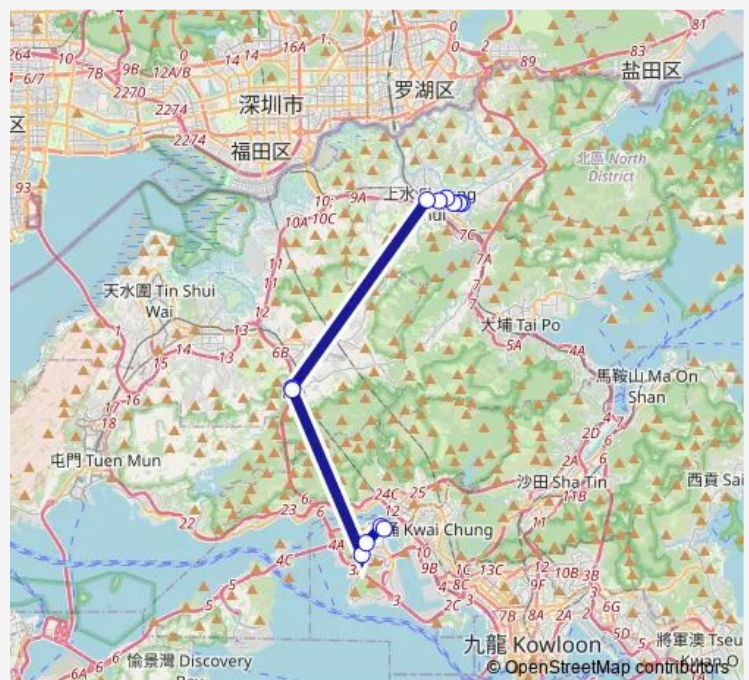

[Kmb+Ctb] Tsing Yi BBI - Villa Esplanada/<Br>Villa Esplanada, Tsing King Road[[Kmb] Tsing Yi BBI - Villa Esplanada

[Kmb+Ctb] Tsing Yi Station/<Br>Tsing Yi Station[[Kmb] Tsing Yi Station

### Route schedule

[Kmb] Luen WO HUI BUS Terminus[Lwb] Luen WO HUI BUS Terminus — [Kmb+Ctb] Tsing Yi Station/<Br>Tsing Yi Station[[Kmb] Tsing Yi Station

Monday	07:00-09:00
Tuesday	07:00-09:00
Wednesday	07:00-09:00
Thursday	07:00-09:00
Friday	07:00-09:00
Saturday	—
Sunday	—

### Route info

Direction: [Kmb] Luen WO HUI BUS Terminus[Lwb] Luen WO HUI BUS Terminus

Stops: 12

Trip Duration: 0 hour 58 min

■ 279A — Fanling (Luen WO HUI) - Tsing Yi Station

279A Bus time schedules and route maps are available in an offline PDF at [busmaps.com](https://busmaps.com). Use the [busmaps.com](https://busmaps.com) website to see live bus times, train schedule or subway schedule, and step-by-step directions for all public transit in Tai Po