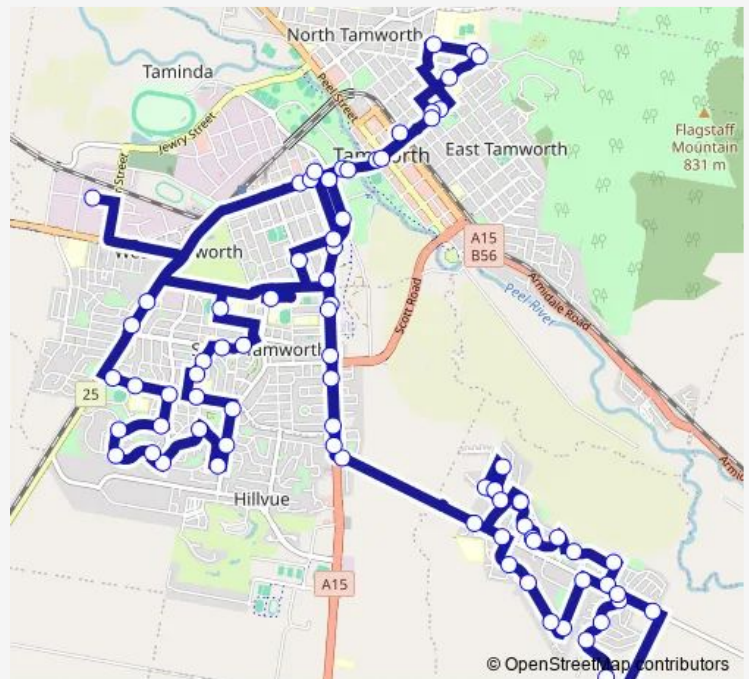

Route schedule

Hume St After Cook St — Tamworth West Public School, Church St

Monday	07:20
Tuesday	07:20
Wednesday	07:20
Thursday	07:20
Friday	07:20
Saturday	—
Sunday	—

Route info

Direction: Hume St After Cook St

Stops: 75

Trip Duration: 1 hour 41 min

S114 — Elephant Bus - Calala to Tamworth West PS via East Tamworth and Hillvue **BusMaps**

Darrell Rd After Calala Lane

Darrell Rd Before Panorama Rd

81 Panorama Rd

Panorama Rd At Mountain Gum Rd

Panorama Rd At Karenvar Av

Calala Lane Opp Osprey Way

Calala Lane After Boronia Dr

Calala Lane Before Goonoo Goonoo Rd

Goonoo Goonoo Rd Before Wilburtree St

Goonoo Goonoo Rd At Bell St

Goonoo Goonoo Rd At Edgeroy St

The schedule is provided in the local timezone. Times with "(+1)" indicate departures on the next day.

PDF file created on 2025-01-16

2024 BusMaps.com - All Rights Reserved