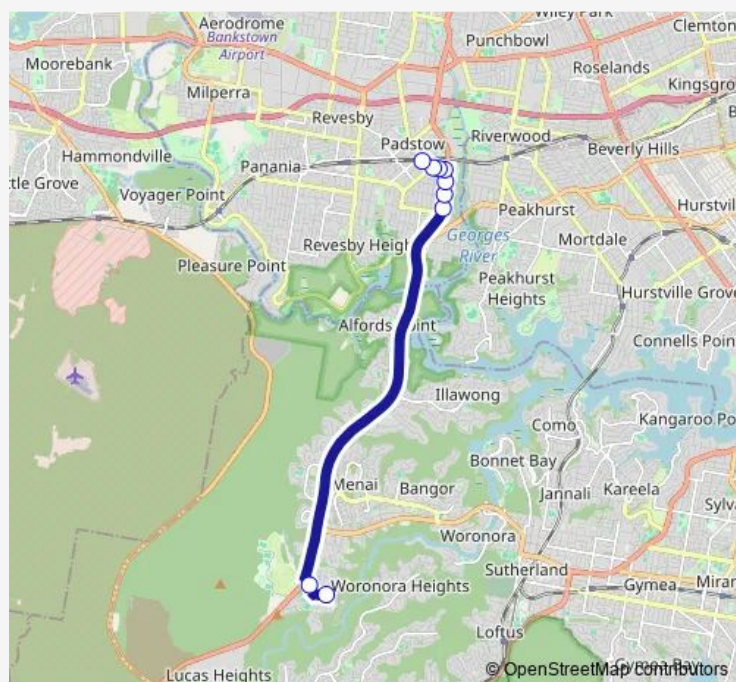

School Bus S114 Sutherland Shire School to Padstow Station

[Go to website](#)

Direction

Shire Christian School, School Grounds, Allies Rd — Howard Rd Opp Padstow Station

9 stops

[Open route schedule](#)

Shire Christian School, School Grounds, Allies Rd

Old Illawarra Rd Opp Driscoll Pl

Davies Rd At Nella St

Davies Rd After Windsor Rd

Davies Rd Opp Tallawarra Av

Ryan Rd At Lock Av

Ryan Rd After Lock Av

Ryan Rd At Parker Lane

Howard Rd Opp Padstow Station

Route schedule

Shire Christian School, School Grounds, Allies Rd — Howard Rd Opp Padstow Station

Monday	14:40
Tuesday	14:40
Wednesday	14:40
Thursday	14:40
Friday	14:40
Saturday	—
Sunday	—

Route info

Direction: Shire Christian School, School Grounds, Allies Rd

Stops: 9

Trip Duration: 0 hour 23 min

S114 School Bus time schedules and route maps are available in an offline PDF at busmaps.com. Use the busmaps.com website to see live bus times, train schedule or subway schedule, and step-by-step directions for all public transit in Liverpool