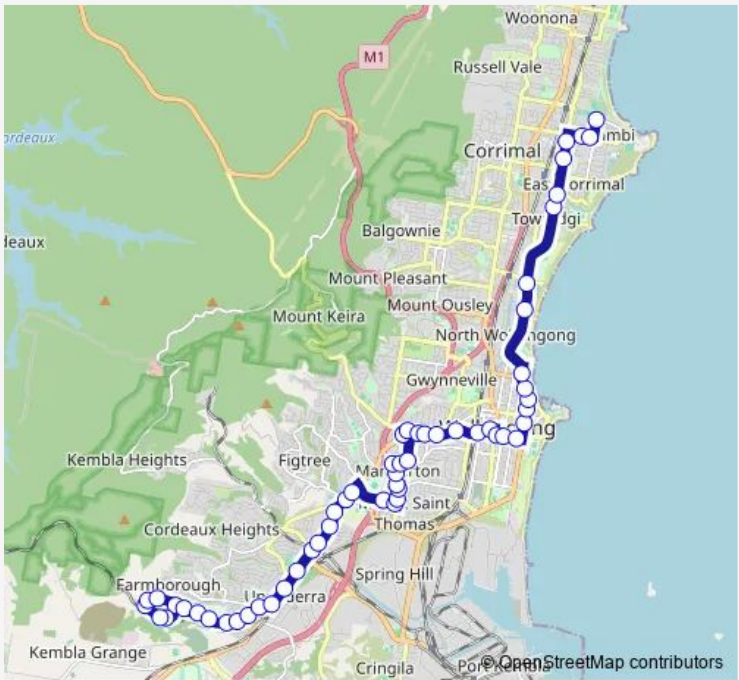

**School Bus S114 Holy Spirit College to Farmborough Heights**

[Go to website](#)

**Direction**  
 Fairloch Av After Farmborough Rd — Holy Spirit College, Cawley St

56 stops

[Open route schedule](#)

- Fairloch Av After Farmborough Rd
- Fairloch Av At Bardess Cres
- Fairloch Av Before Bardess Cres
- Fairloch Av Opp Loch Carron Av
- Farmborough Rd Opp Fairloch Av
- Farmborough Rd Opp Loch Lomond Av
- Farmborough Rd Opp Bristol Pde
- Farmborough Rd Before Crest St
- Farmborough Rd After Crest St
- 110 Farmborough Rd
- Farmborough Rd After Kotara Cres
- Farmborough Road Public School, Farmborough Rd
- Farmborough Rd Opp Jemima St
- Princes Hwy After Farmborough Rd
- Princes Hwy Before Tannery St
- Immaculate Conception Catholic Church, Princes Hwy
- Princes Hwy Opp First Av
- Princes Hwy Before William St
- Princes Hwy After Sorensen Dr
- Princes Hwy Before Gibsons Rd

**Route schedule**  
 Fairloch Av After Farmborough Rd — Holy Spirit College, Cawley St

Monday	07:45
Tuesday	07:45
Wednesday	07:45
Thursday	07:45
Friday	07:45
Saturday	—
Sunday	—

**Route info**

Direction: Fairloch Av After Farmborough Rd

Stops: 56

Trip Duration: 0 hour 51 min

S114 — Holy Spirit College to Farmborough Heights **BusMaps**

Princes Hwy After O'Briens Rd

Princes Hwy After Figtree Cres

The Av Opp Masters Rd

The Av Before Taronga Av

## Route info

Direction: Holy Spirit College, Cawley St

Stops: 51

Trip Duration: 0 hour 50 min

St Johns Av At Byrarong Av

Heaslip St After St Johns Av

Taronga Av Opp Mount St Thomas Public School

Taronga Av At Toorak Av