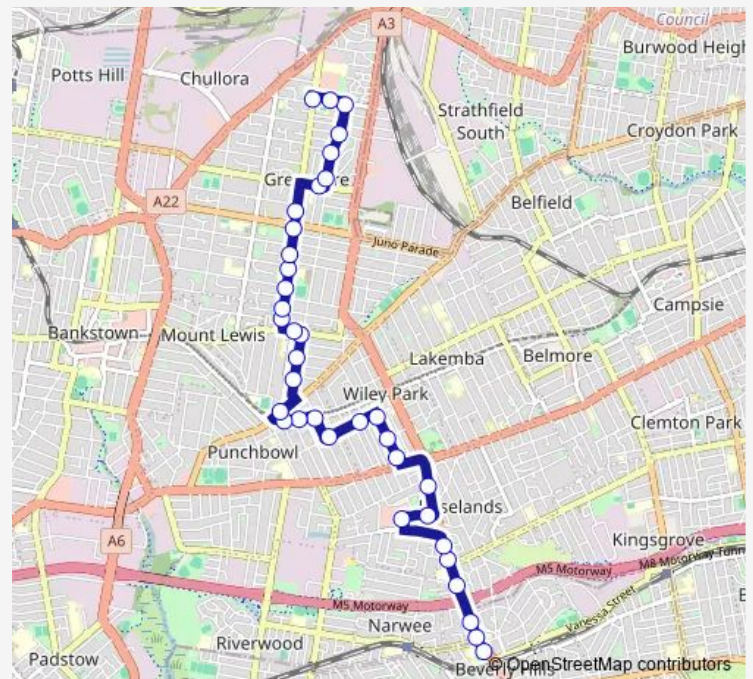

The Boulevard After Broadway

Punchbowl Station, The Boulevard, Stand C

Punchbowl Rd Opp Punchbowl Station

Acacia Av Before Waratah St

Acacia Av Opp Bouvardia St

Acacia Av Before Wattle St

### Route schedule

Beverly Hills Girls High School, King Georges Rd — Waterloo Rd At Norfolk Rd

Monday 15:08

Tuesday 15:08

Wednesday 15:21

Thursday 15:08

Friday 15:08

Saturday —

### Route info

Direction: Beverly Hills Girls High School, King Georges Rd

Stops: 36

Trip Duration: 0 hour 32 min

S114 — Beverly Hills Girls HS to Greenacre

Wattle St At Highclere Av

Mount Lewis Bowling Club, Waterloo Rd