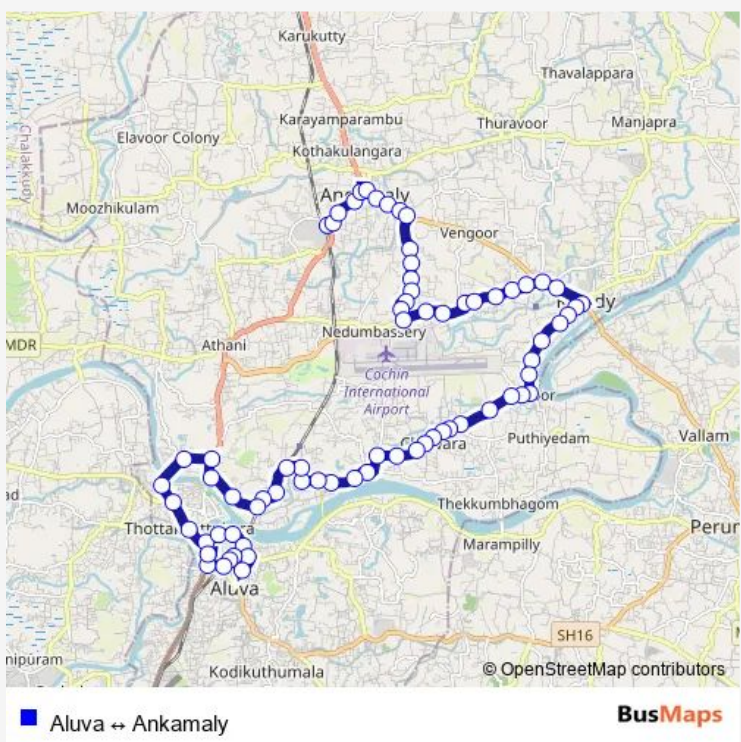

Route schedule  
Ankamaly Private Stand — Aluva

Monday	06:00
Tuesday	06:00
Wednesday	06:00
Thursday	06:00
Friday	06:00
Saturday	06:00
Sunday	06:00

Route info

Direction: Ankamaly Private Stand

Stops: 73

Trip Duration: 1 hour 31 min

## Route info

Direction: Aluva

Stops: 67

Trip Duration: 1 hour 24 min

Kaipra

Sreemoolanagaram

Kaipra Junction

School Pady