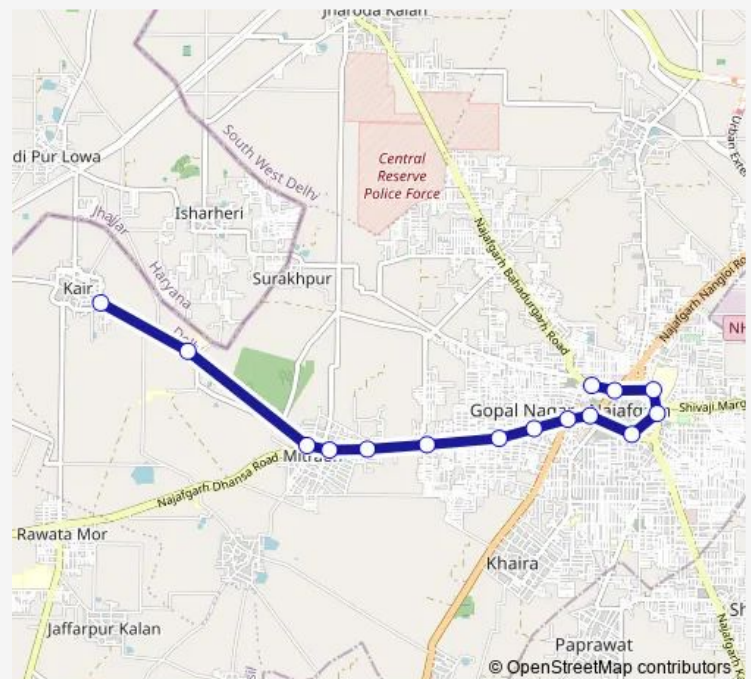

Bus 942aup

[Go to website](#)

Direction

Najafgarh Terminal — Kair Village

15 stops

[Open route schedule](#)

Najafgarh Terminal

Jharoda Crossing

Mitraon Extension

Mitraon Village

Mitraon Village (Kair Village Road)

Kair Depot

Kair Village

Route schedule

Najafgarh Terminal — Kair Village

Monday 12:30-16:00

Tuesday 12:30-16:00

Wednesday 12:30-16:00

Thursday 12:30-16:00

Friday 12:30-16:00

Saturday 12:30-16:00

Sunday 12:30-16:00

Route info

Direction: Najafgarh Terminal

Stops: 15

Trip Duration: 0 hour 32 min

■ 942aup

942aup Bus time schedules and route maps are available in an offline PDF at busmaps.com. Use the busmaps.com website to see live bus times, train schedule or subway schedule, and step-by-step directions for all public transit in Najafgarh