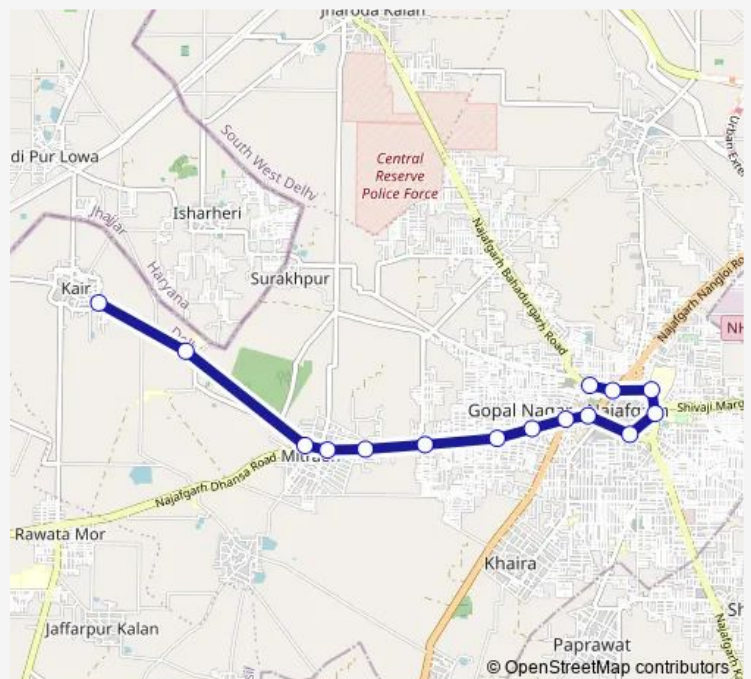

Bus 942aup

[Go to website](#)

Direction

Najafgarh Terminal — Kair Village

15 stops

[Open route schedule](#)

Najafgarh Terminal

Jharoda Crossing

Mitraon Extension

Mitraon Village

Mitraon Village (Kair Village Road)

Kair Depot

Kair Village

Route schedule

Najafgarh Terminal — Kair Village

Monday 12:30-16:00

Tuesday 12:30-16:00

Wednesday 12:30-16:00

Thursday 12:30-16:00

Friday 12:30-16:00

Saturday 12:30-16:00

Sunday 12:30-16:00

Route info

Direction: Najafgarh Terminal

Stops: 15

Trip Duration: 0 hour 32 min

■ 942aup

942aup Bus time schedules and route maps are available in an offline PDF at busmaps.com. Use the busmaps.com website to see live bus times, train schedule or subway schedule, and step-by-step directions for all public transit in Najafgarh