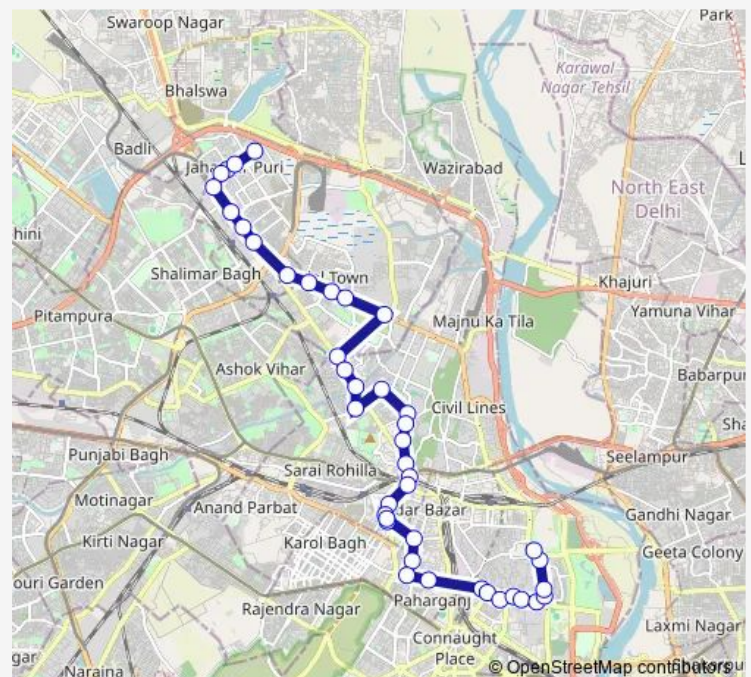

Thursday 06:30-21:55

Friday 06:30-21:55

Saturday 06:30-21:55

Sunday 06:30-21:55

Route info

Direction: E Block Jahangir Puri Terminal

Stops: 42

Trip Duration: 1 hour 19 min