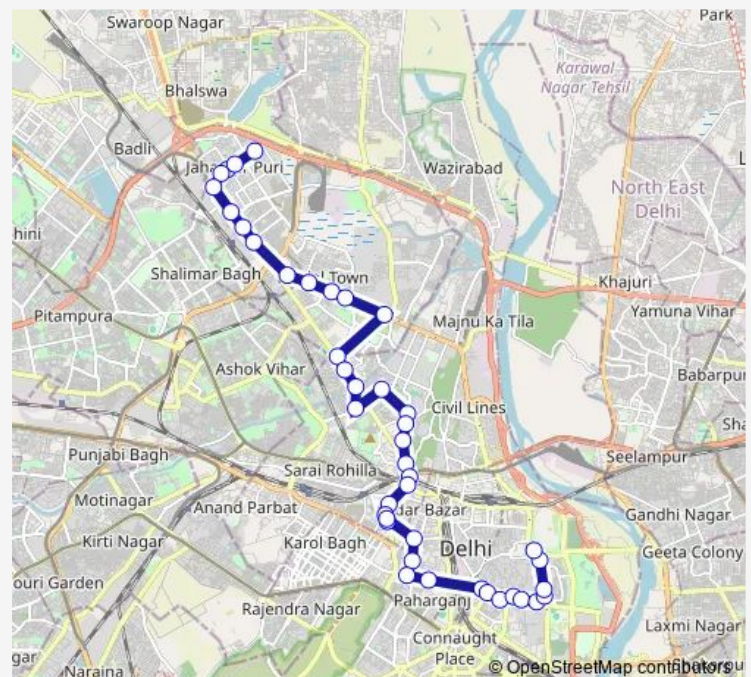

Thursday 06:30-21:55

Friday 06:30-21:55

Saturday 06:30-21:55

Sunday 06:30-21:55

Route info

Direction: E Block Jahangir Puri Terminal

Stops: 42

Trip Duration: 1 hour 19 min