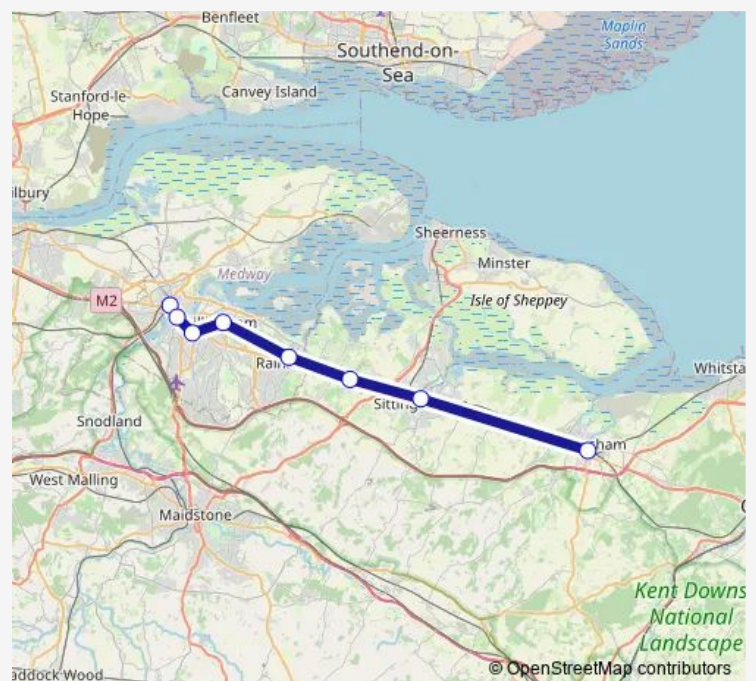

Rail Replacement Bus Service Southeastern Strood (Kent) - Faversham

[Go to website](#)

Direction

Strood (Kent) — Faversham

8 stops

[Open route schedule](#)

Strood (Kent)

Rochester

Chatham

Gillingham (Kent)

Rainham (Kent)

Newington

Sittingbourne

Faversham

Route schedule

Strood (Kent) — Faversham

Monday	00:43
Tuesday	—
Wednesday	—
Thursday	—
Friday	—
Saturday	—
Sunday	24:43 ⁺¹

Route info

Direction: Strood (Kent)

Stops: 8

Trip Duration: 1 hour 22 min

Southeastern Rail Replacement Bus Service time schedules and route maps are available in an offline PDF at busmaps.com. Use the busmaps.com website to see live bus times, train schedule or subway schedule, and step-by-step directions for all public transit in Rochester