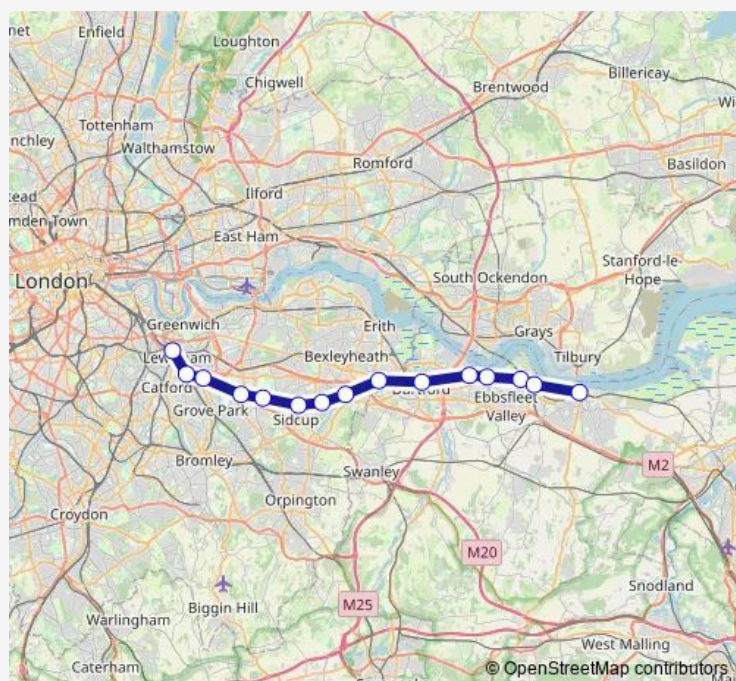

Route schedule

Lewisham — Gravesend

Monday	—
Tuesday	—
Wednesday	24:20-00:50 ⁺¹
Thursday	00:20-00:50 ⁺¹
Friday	00:20-00:50
Saturday	—
Sunday	—

Route info

Direction: Lewisham

Stops: 16

Trip Duration: 1 hour 34 min

Direction

Lewisham — Gravesend

15 stops

[Open route schedule](#)

Lewisham

Hither Green

Lee (London)

Mottingham

Route info

Direction: Lewisham

Stops: 15

Trip Duration: 1 hour 25 min

Direction

Lewisham — Gravesend

14 stops

[Open route schedule](#)

Dartford

Stone Crossing

Greenhithe for Bluewater

Swanscombe

Northfleet

Gravesend

Route schedule

Lewisham — Gravesend