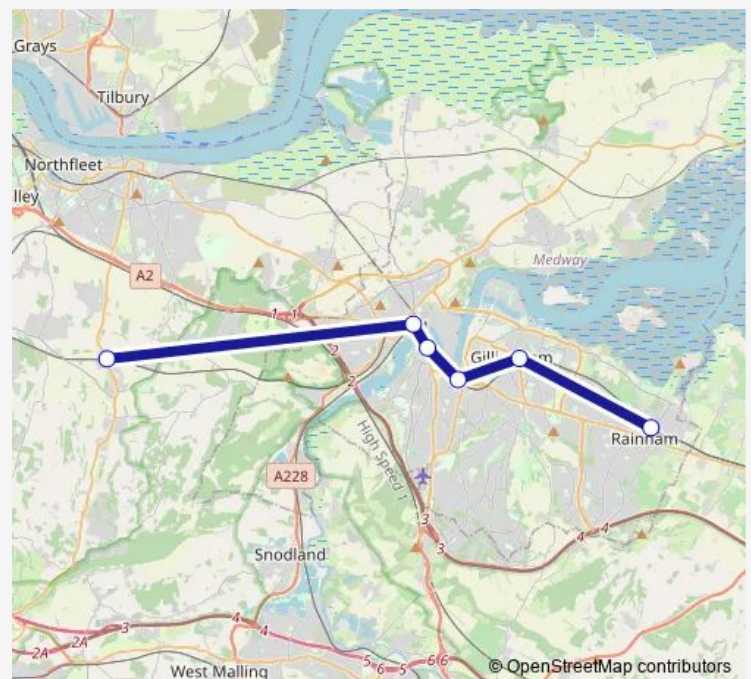

### Direction

Meopham — Rainham (Kent)

6 stops

[Open route schedule](#)

Meopham

Strood (Kent)

Rochester

Chatham

### Route schedule

Meopham — Rainham (Kent)

Monday	00:10
Tuesday	—
Wednesday	—
Thursday	—
Friday	—
Saturday	—
Sunday	07:40-00:10 <sup>+1</sup>

### Route info

Direction: Meopham

Stops: 6

Trip Duration: 1 hour 0 min

■ Southeastern — Meopham - Rainham (Kent)

**Direction**

Rainham (Kent) — Meopham

6 stops

## Route info

Direction: Rainham (Kent)

Stops: 6

Trip Duration: 0 hour 58 min

Southeastern Rail Replacement Bus Service time schedules and route maps are available in an offline PDF at [busmaps.com](https://busmaps.com). Use the [busmaps.com](https://busmaps.com) website to see live bus times, train schedule or subway schedule, and step-by-step directions for all public transit in Rochester