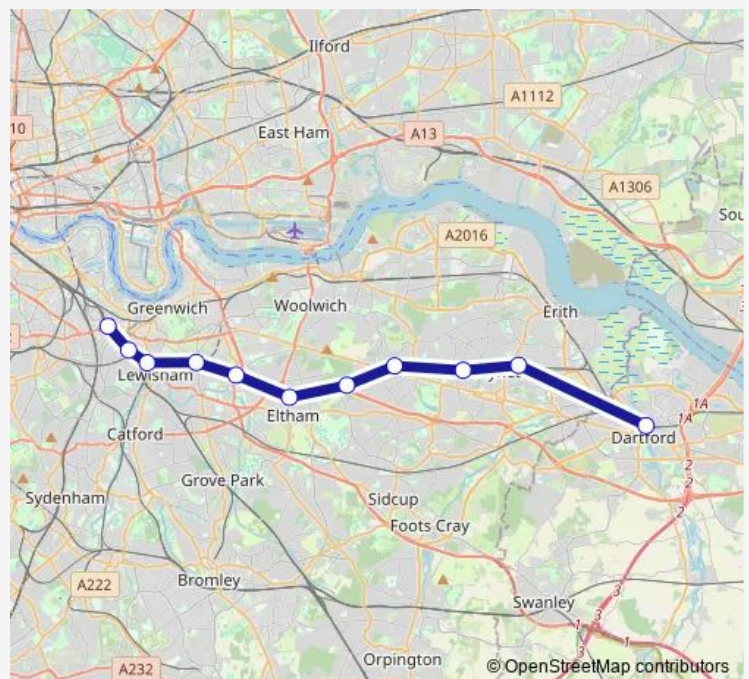

Rail Replacement Bus Service Southeastern Dartford - New Cross

[Go to website](#)

Direction

Dartford — New Cross

11 stops

[Open route schedule](#)

Dartford

Barnehurst

New Cross

Route schedule

Dartford — New Cross

Monday	04:45-23:45
Tuesday	—
Wednesday	—
Thursday	—
Friday	—
Saturday	—
Sunday	06:15-22:15

Route info

Direction: Dartford

Stops: 11

Trip Duration: 1 hour 19 min

■ Southeastern — Dartford - New Cross

Direction

New Cross — Dartford

14 stops

[Open route schedule](#)

New Cross

Deptford

Greenwich

—

Saturday

—

Sunday

05:59-23:29

Route info

Direction: Dartford

Stops: 14