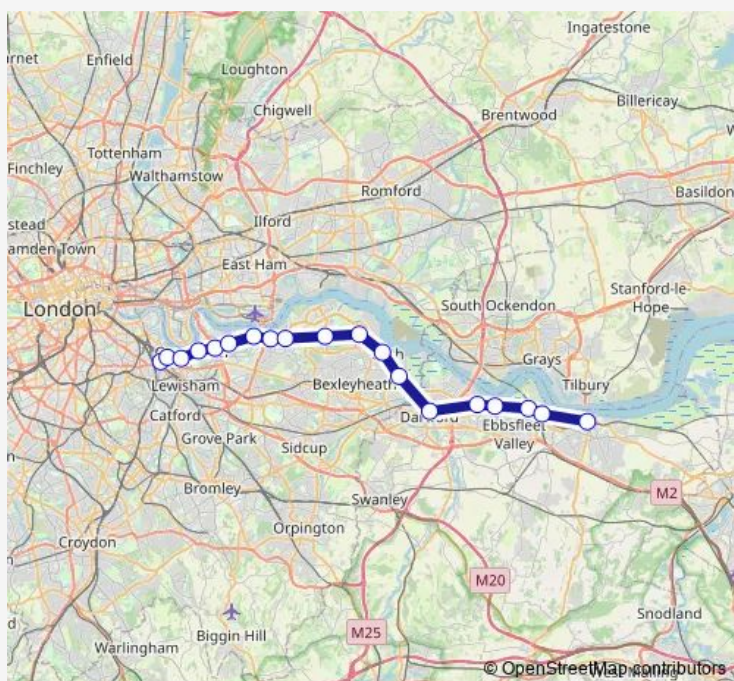

Rail Replacement Bus Service Southeastern New Cross - Gravesend

[Go to website](#)

Direction

New Cross — Gravesend

19 stops

[Open route schedule](#)

- New Cross
- Deptford
- Greenwich
- Maze Hill
- Westcombe Park
- Charlton
- Woolwich Dockyard
- Woolwich Arsenal
- Plumstead
- Abbey Wood (London)
- Belvedere
- Erith
- Slade Green
- Dartford
- Stone Crossing
- Greenhithe for Bluewater
- Swanscombe
- Northfleet
- Gravesend

Route schedule

New Cross — Gravesend

Monday	00:13
Tuesday	—
Wednesday	—
Thursday	—
Friday	—
Saturday	—
Sunday	23:43-00:13 ⁺¹

Route info

Direction: New Cross

Stops: 19

Trip Duration: 1 hour 42 min

■ Southeastern — New Cross - Gravesend

Southeastern Rail Replacement Bus Service time schedules and route maps are available in an offline PDF at busmaps.com. Use the busmaps.com website to see live bus times, train schedule or subway schedule, and step-by-step directions for all public transit in London