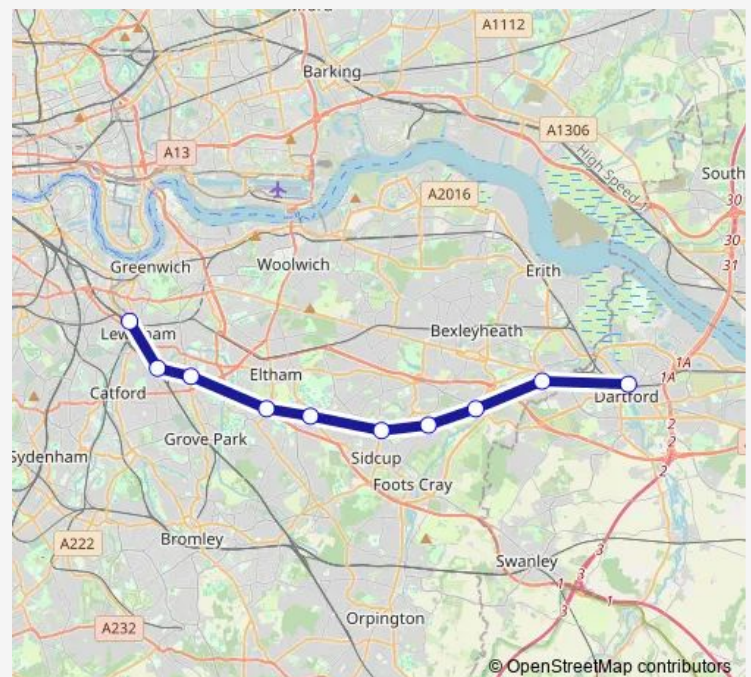

## Rail Replacement Bus Service Southeastern Dartford - Lewisham

[Go to website](#)

### Direction

Dartford — Lewisham

11 stops

[Open route schedule](#)

- Dartford
- Slade Green
- Erith
- Belvedere
- Abbey Wood (London)
- Plumstead
- Woolwich Arsenal
- Woolwich Dockyard
- Charlton
- Blackheath
- Lewisham

### Route schedule

Dartford — Lewisham

Monday	—
Tuesday	—
Wednesday	23:10
Thursday	23:10
Friday	—
Saturday	—
Sunday	—

### Route info

Direction: Dartford

Stops: 11

Trip Duration: 1 hour 9 min

■ Southeastern — Lewisham - Dartford

**Direction**

Dartford — Lewisham

10 stops