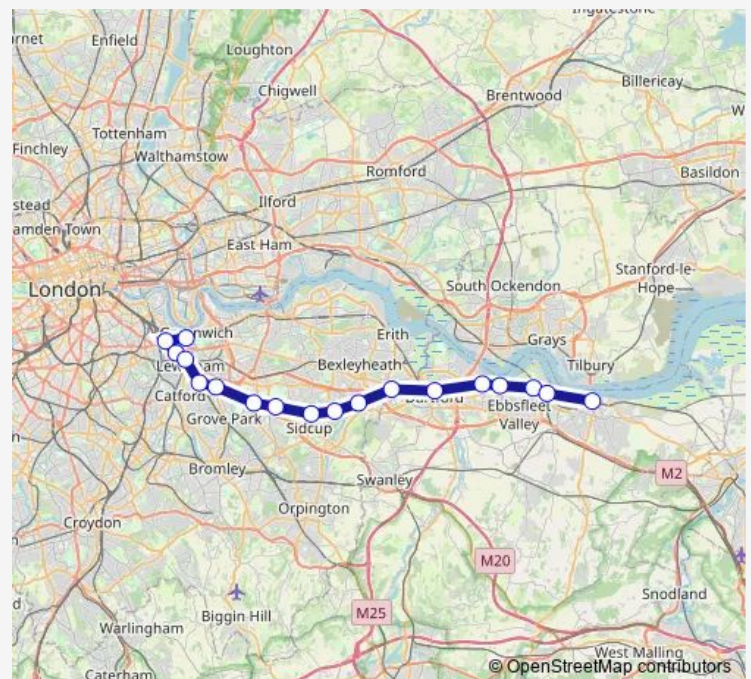

Rail Replacement Bus Service Southeastern Greenwich - Gravesend

[Go to website](#)

Direction

Greenwich — Gravesend

18 stops

[Open route schedule](#)

Greenwich

New Cross

Bexley

Crayford

Dartford

Stone Crossing

Greenhithe for Bluewater

Swanscombe

Northfleet

Gravesend

Route schedule

Greenwich — Gravesend

Monday

—

Tuesday

—

Wednesday

—

Route info

Direction: Greenwich

Stops: 18

Trip Duration: 1 hour 50 min

■ Southeastern — Greenwich - Gravesend

Southeastern Rail Replacement Bus Service time schedules and route maps are available in an offline PDF at busmaps.com. Use the busmaps.com website to see live bus times, train schedule or subway schedule, and step-by-step directions for all public transit in London