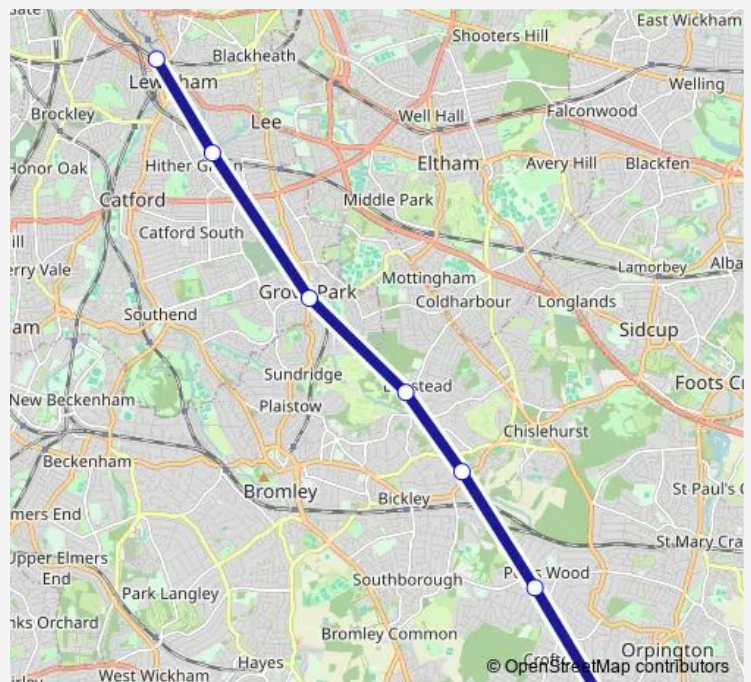

### Direction

Orpington — Lewisham

7 stops

[Open route schedule](#)

- Orpington
- Petts Wood
- Chislehurst
- Elmstead Woods
- Grove Park
- Hither Green
- Lewisham

### Route schedule

Orpington — Lewisham

Monday	04:18-23:18
Tuesday	—
Wednesday	—
Thursday	—
Friday	—
Saturday	04:18-23:18
Sunday	06:15-23:45

### Route info

Direction: Orpington

Stops: 7

Trip Duration: 0 hour 49 min

■ Southeastern — Lewisham - Orpington

**Direction**

Lewisham — Orpington

7 stops

## Route info

Direction: Lewisham

Stops: 7

Trip Duration: 0 hour 50 min

Southeastern Rail Replacement Bus Service time schedules and route maps are available in an offline PDF at [busmaps.com](https://busmaps.com). Use the [busmaps.com](https://busmaps.com) website to see live bus times, train schedule or subway schedule, and step-by-step directions for all public transit in Bromley