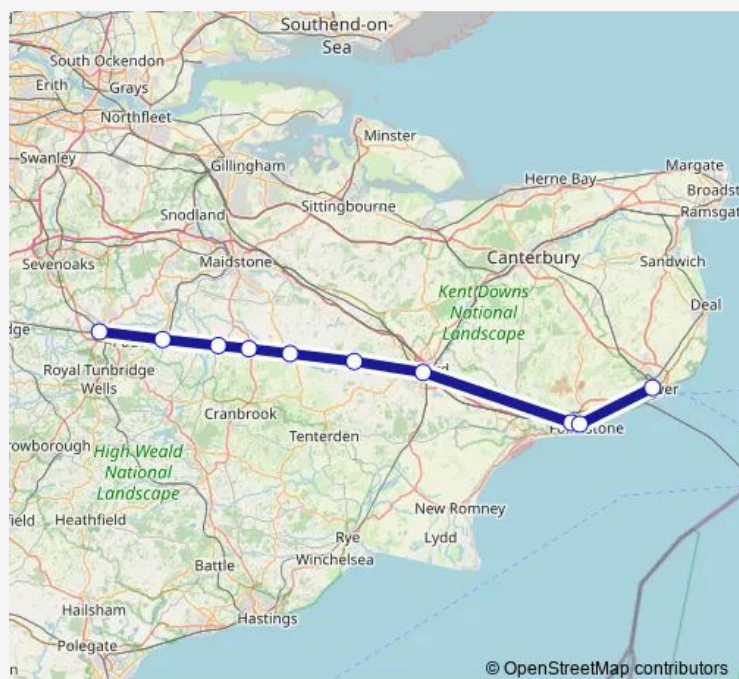

Rail Replacement Bus Service Southeastern Tonbridge - Dover Priory

[Go to website](#)

Direction

Tonbridge — Dover Priory

10 stops

[Open route schedule](#)

Tonbridge

Paddock Wood

Marden

Staplehurst

Headcorn

Pluckley

Ashford International

Folkestone West

Folkestone Central

Dover Priory

Route schedule

Tonbridge — Dover Priory

Monday	24:44 ⁺¹
Tuesday	00:44-00:44 ⁺¹
Wednesday	00:44-00:44 ⁺¹
Thursday	00:44-00:44 ⁺¹
Friday	00:44
Saturday	—
Sunday	—

Route info

Direction: Tonbridge

Stops: 10

Trip Duration: 2 hour 55 min

Southeastern Rail Replacement Bus Service time schedules and route maps are available in an offline PDF at busmaps.com. Use the busmaps.com website to see live bus times, train schedule or subway schedule, and step-by-step directions for all public transit in Folkestone