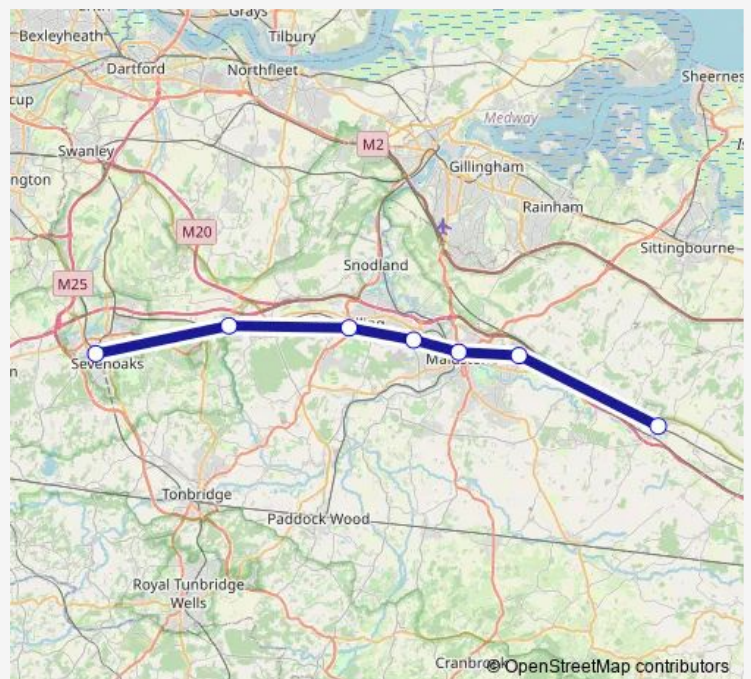

Rail Replacement Bus Service Southeastern Sevenoaks - Lenham

[Go to website](#)

Direction

Sevenoaks — Lenham

7 stops

[Open route schedule](#)

Sevenoaks

Borough Green & Wrotham

West Malling

Barming

Maidstone East

Bearsted

Lenham

Route schedule

Sevenoaks — Lenham

Monday	25:20 ⁺¹
Tuesday	01:20-01:20 ⁺¹
Wednesday	01:20-01:20 ⁺¹
Thursday	01:20-01:20 ⁺¹
Friday	01:20
Saturday	—
Sunday	—

Route info

Direction: Sevenoaks

Stops: 7

Trip Duration: 1 hour 26 min

Southeastern Rail Replacement Bus Service time schedules and route maps are available in an offline PDF at busmaps.com. Use the busmaps.com website to see live bus times, train schedule or subway schedule, and step-by-step directions for all public transit in Maidstone