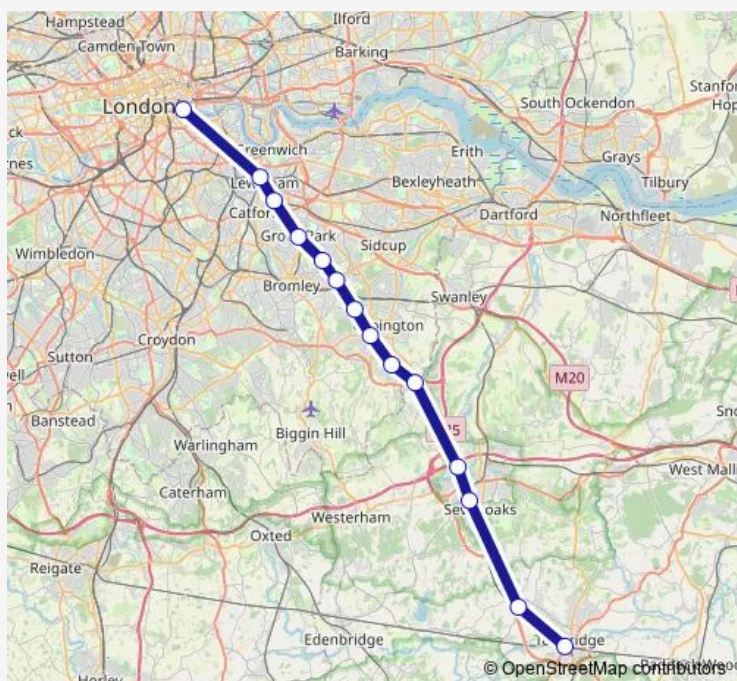

Rail Replacement Bus Service Southeastern Tonbridge - London Bridge

[Go to website](#)

Direction

Tonbridge — London Bridge

14 stops

[Open route schedule](#)

- Tonbridge
- Hildenborough
- Sevenoaks
- Dunton Green
- Knockholt
- Chelsfield
- Orpington
- Petts Wood
- Chislehurst
- Elmstead Woods
- Grove Park
- Hither Green
- Lewisham
- London Bridge

Route schedule

Tonbridge — London Bridge

Monday	—
Tuesday	—
Wednesday	—
Thursday	—
Friday	—
Saturday	23:05
Sunday	22:51

Route info

Direction: Tonbridge

Stops: 14

Trip Duration: 2 hour 13 min

■ Southeastern — Tonbridge - London Bridge

Southeastern Rail Replacement Bus Service time schedules and route maps are available in an offline PDF at busmaps.com. Use the busmaps.com website to see live bus times, train schedule or subway schedule, and step-by-step directions for all public transit in Bromley