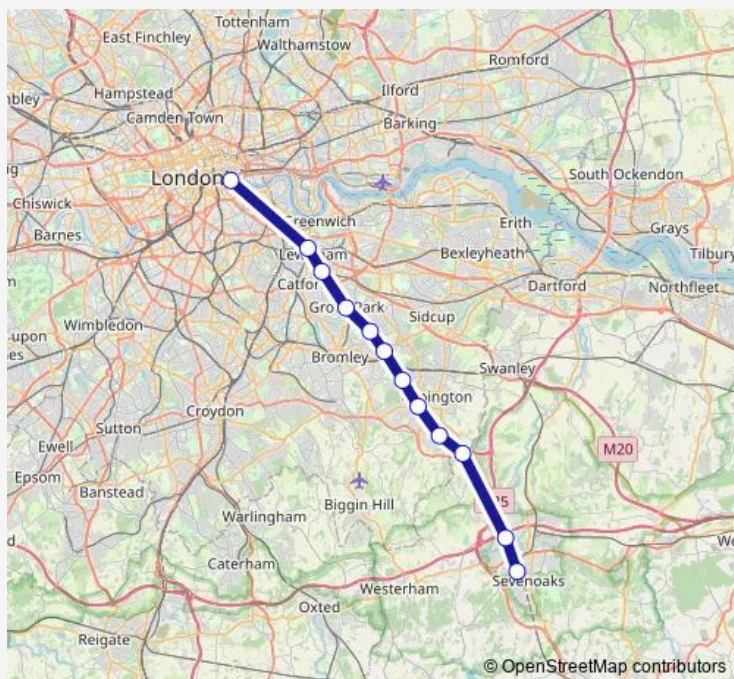

Rail Replacement Bus Service Southeastern Sevenoaks - London Bridge

[Go to website](#)

Direction

Sevenoaks — London Bridge

12 stops

[Open route schedule](#)

Sevenoaks

Dunton Green

Sunday

23:22

Route info

Direction: Sevenoaks

Stops: 12

Trip Duration: 1 hour 47 min

■ Southeastern — Sevenoaks - London Bridge

Southeastern Rail Replacement Bus Service time schedules and route maps are available in an offline PDF at busmaps.com. Use the busmaps.com website to see live bus times, train schedule or subway schedule, and step-by-step directions for all public transit in Bromley