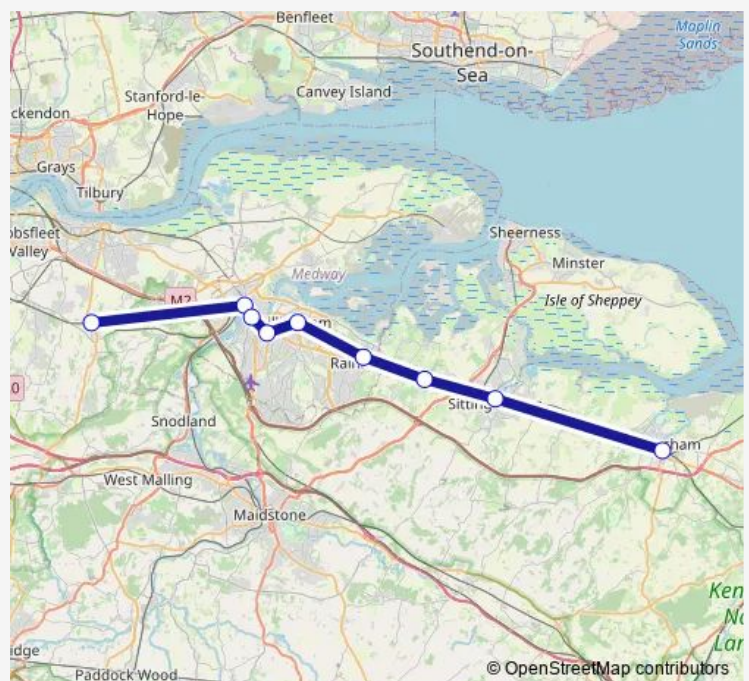

Rail Replacement Bus Service Southeastern Meopham - Faversham

[Go to website](#)

Direction

Meopham — Faversham

9 stops

[Open route schedule](#)

- Meopham
- Strood (Kent)
- Rochester
- Chatham
- Gillingham (Kent)
- Rainham (Kent)
- Newington
- Sittingbourne
- Faversham

Route schedule

Meopham — Faversham

Monday	00:40
Tuesday	—
Wednesday	—
Thursday	—
Friday	—
Saturday	—
Sunday	24:40 ⁺¹

Route info

Direction: Meopham

Stops: 9

Trip Duration: 1 hour 47 min

■ Southeastern — Meopham - Faversham

Southeastern Rail Replacement Bus Service time schedules and route maps are available in an offline PDF at busmaps.com. Use the busmaps.com website to see live bus times, train schedule or subway schedule, and step-by-step directions for all public transit in Rochester