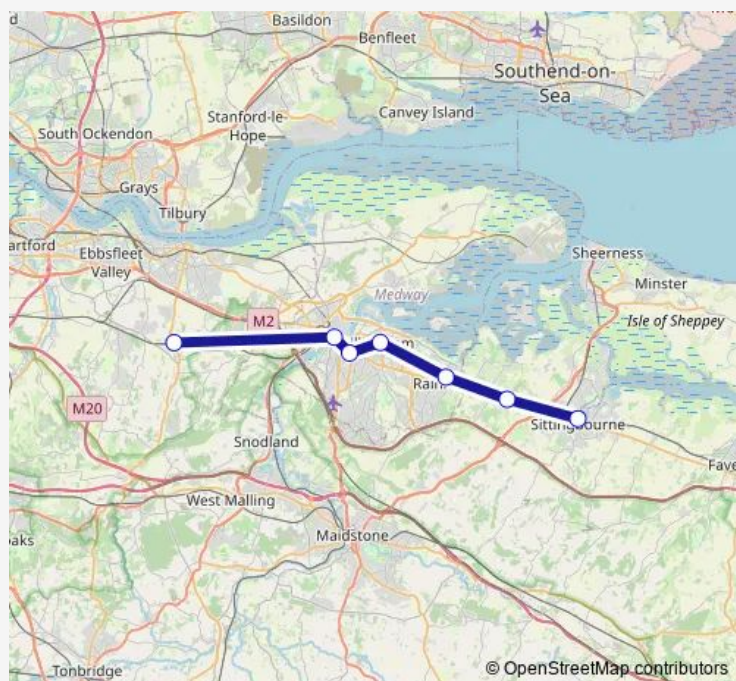

### Direction

Meopham — Sittingbourne

7 stops

[Open route schedule](#)

Meopham

Rochester

Chatham

Gillingham (Kent)

### Route schedule

Meopham — Sittingbourne

Monday	24:21 <sup>+1</sup>
Tuesday	00:21-00:21 <sup>+1</sup>
Wednesday	00:21-00:21 <sup>+1</sup>
Thursday	00:21-00:21 <sup>+1</sup>
Friday	00:21
Saturday	—
Sunday	—

### Route info

Direction: Meopham

Stops: 7

Trip Duration: 1 hour 5 min

■ Southeastern — Meopham - Sittingbourne

Southeastern Rail Replacement Bus Service time schedules and route maps are available in an offline PDF at [busmaps.com](https://busmaps.com). Use the [busmaps.com](https://busmaps.com) website to see live bus times, train schedule or subway schedule, and step-by-step directions for all public transit in Rochester