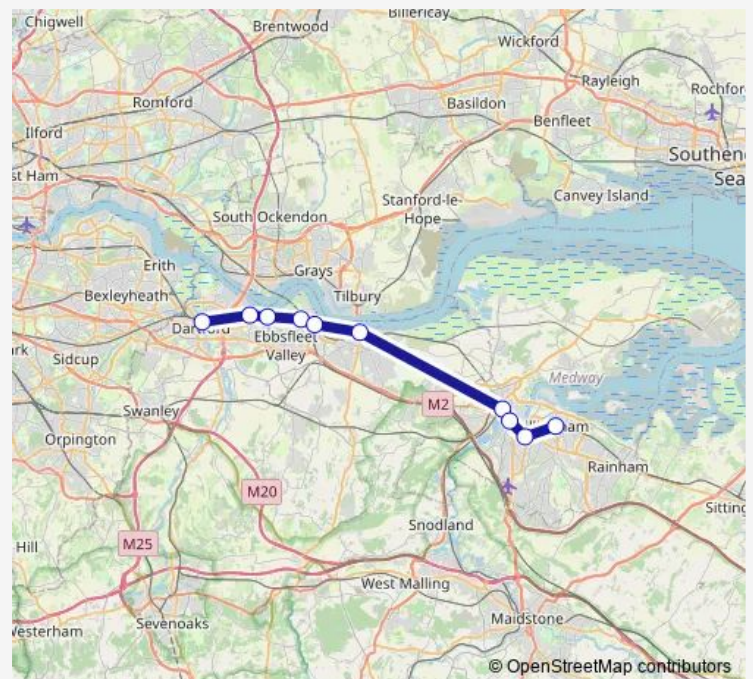

Route schedule

Gillingham (Kent) — Dartford

Monday

—

Tuesday

—

Wednesday

—

Route info

Direction: Gillingham (Kent)

Stops: 10

Trip Duration: 1 hour 15 min

Direction

Dartford — Gillingham (Kent)

10 stops

[Open route schedule](#)

Dartford

Stone Crossing

Greenhithe for Bluewater

Swanscombe

Northfleet

Gravesend

Strood (Kent)

Rochester