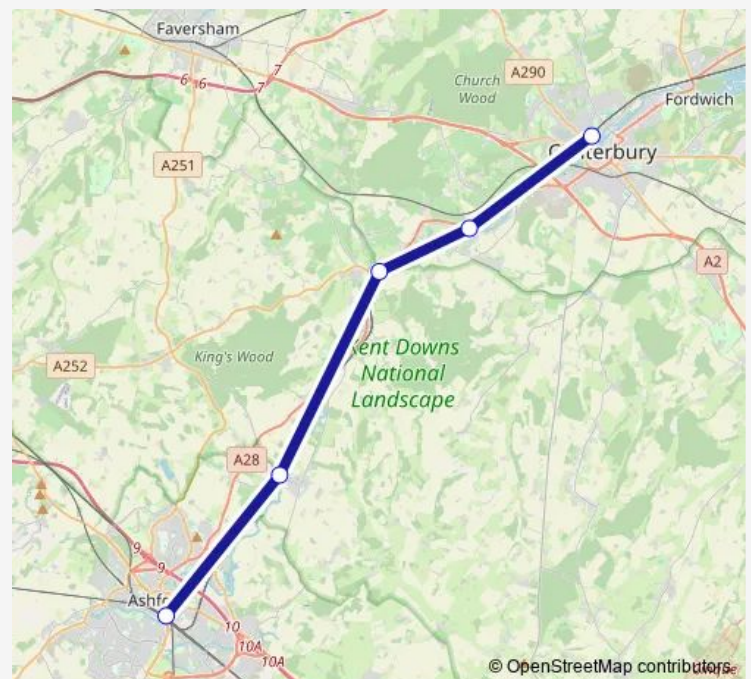

### Route schedule

Canterbury West — Ashford International

Monday

—

Tuesday

—

Wednesday

—

### Route info

Direction: Canterbury West

Stops: 5

Trip Duration: 0 hour 39 min

**Direction**

Canterbury West — Ashford International

2 stops

[Open route schedule](#)

## Route info

Direction: Canterbury West

Stops: 2

Trip Duration: 0 hour 35 min

**Direction**

Ashford International — Canterbury West

5 stops

[Open route schedule](#)