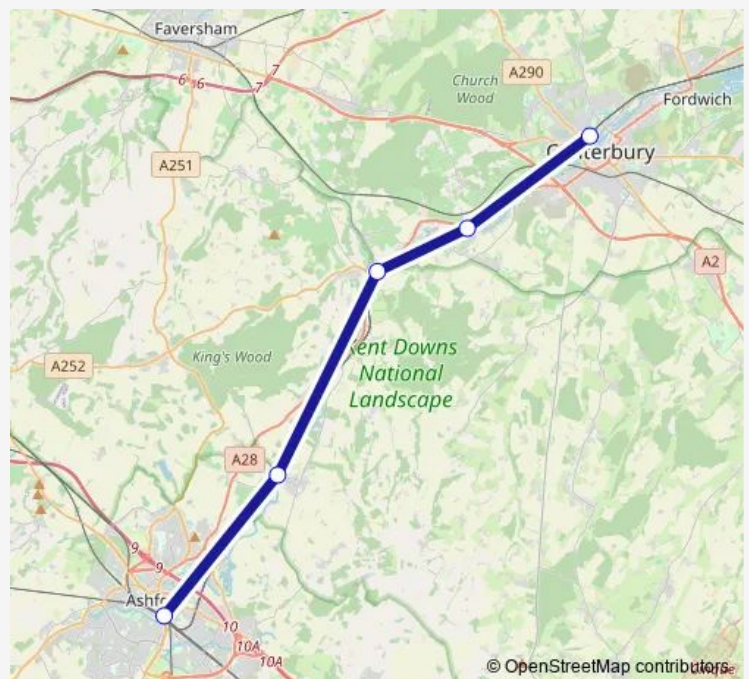

### Route schedule

Canterbury West — Ashford International

Monday —

Tuesday —

Wednesday —

Thursday —

Friday —

Saturday —

### Route info

Direction: Canterbury West

Stops: 5

Trip Duration: 0 hour 39 min

**Direction**

Canterbury West — Ashford International

2 stops

[Open route schedule](#)

## Route schedule

Canterbury West — Ashford International

Monday	—
Tuesday	—
Wednesday	—
Thursday	—
Friday	—
Saturday	—
Sunday	06:43-23:55

## Route info

Direction: Canterbury West

Stops: 2

Trip Duration: 0 hour 35 min

**Direction**

Ashford International — Canterbury West

5 stops

[Open route schedule](#)