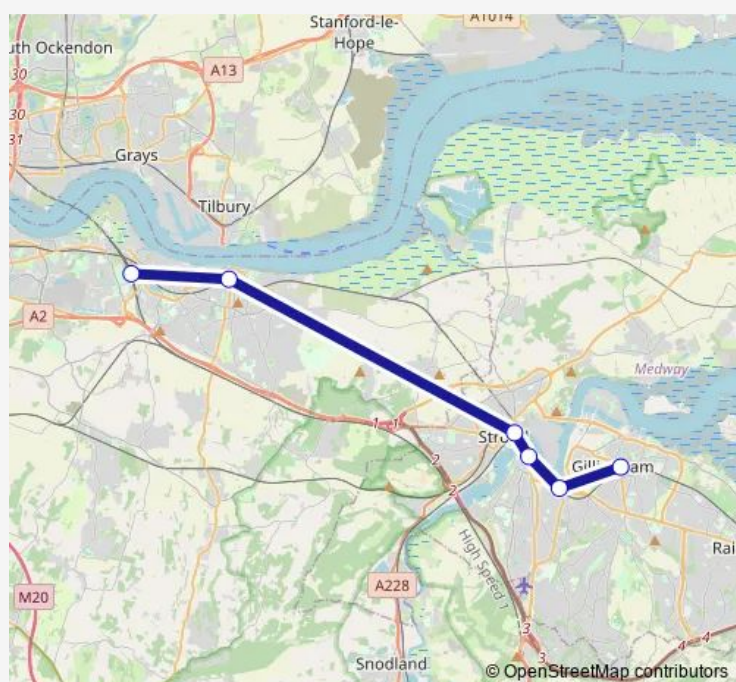

Chatham

Rochester

Strood (Kent)

Gravesend

Ebbsfleet International

Route schedule

Gillingham (Kent) — Ebbsfleet International

Monday —

Tuesday —

Wednesday —

Thursday —

Friday —

Saturday —

Sunday

06:25-06:35

Route info

Direction: Gillingham (Kent)

Stops: 6

Trip Duration: 1 hour 10 min

■ Southeastern — Ebbsfleet International - Gillingham (Kent)

Direction

Ebbsfleet International — Gillingham (Kent)

6 stops

[Open route schedule](#)

Monday	23:48-00:18 ⁺¹
Tuesday	00:18
Wednesday	23:48-00:18 ⁺¹
Thursday	00:18-00:18 ⁺¹
Friday	00:18
Saturday	—
Sunday	23:48-23:50

Route info

Direction: Ebbsfleet International

Stops: 6

Trip Duration: 1 hour 5 min