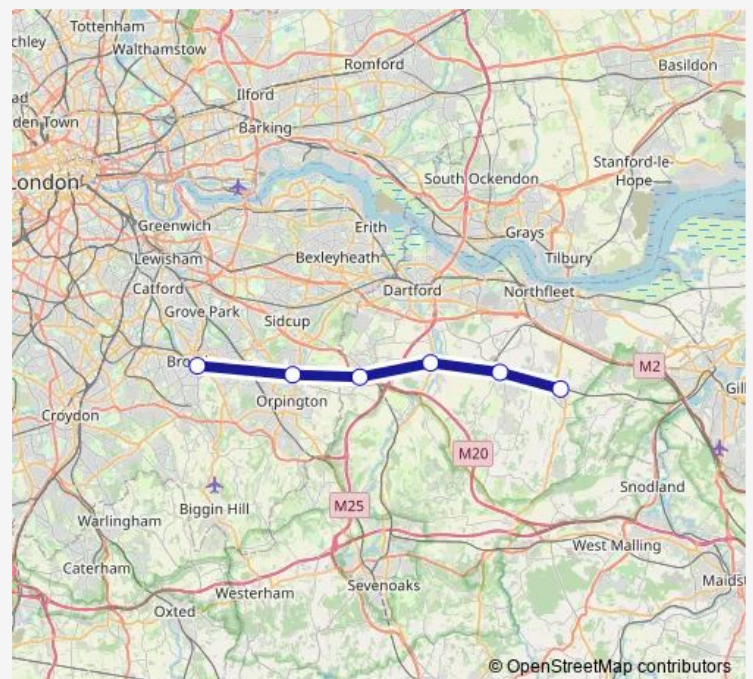

Rail Replacement Bus Service Southeastern Meopham - Bromley South

[Go to website](#)

Direction

Meopham — Bromley South

6 stops

[Open route schedule](#)

Meopham

Longfield

Farningham Road

Swanley

St Mary Cray

Bromley South

Route schedule

Meopham — Bromley South

Monday	00:45
Tuesday	—
Wednesday	—
Thursday	—
Friday	—
Saturday	—
Sunday	05:15-00:45 ⁺¹

Route info

Direction: Meopham

Stops: 6

Trip Duration: 1 hour 20 min

■ Southeastern — Bromley South - Meopham

Direction

Bromley South — Meopham

6 stops

[Open route schedule](#)

Bromley South

St Mary Cray

Swanley

Farningham Road

Longfield

Meopham

Route schedule

Bromley South — Meopham