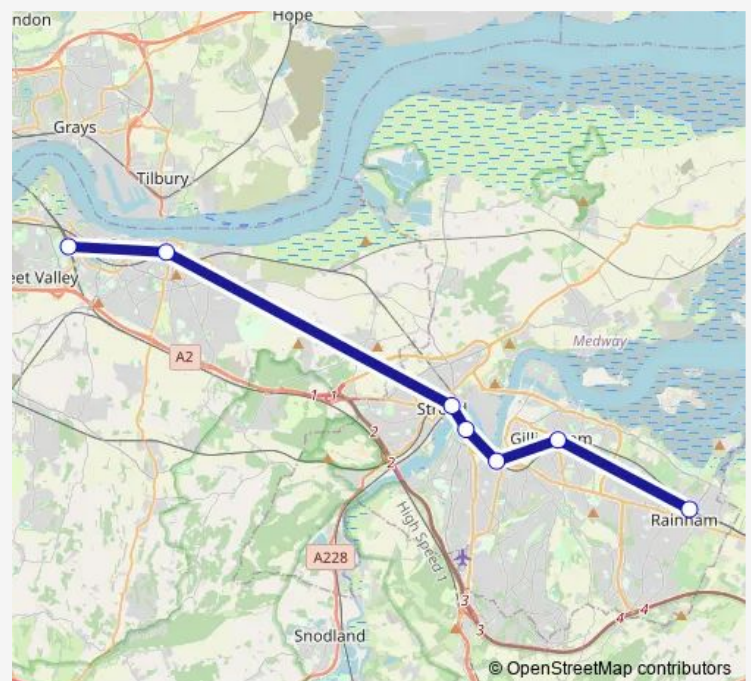

Rail Replacement Bus Service Southeastern Ebbsfleet International - Rainham (Kent)

[Go to website](#)

Direction

Ebbsfleet International — Rainham (Kent)

7 stops

[Open route schedule](#)

Ebbsfleet International

Gravesend

Strood (Kent)

Rochester

Chatham

Gillingham (Kent)

Rainham (Kent)

Route schedule

Ebbsfleet International — Rainham (Kent)

Friday

—

Saturday

—

Sunday

23:48

Route info

Direction: Ebbsfleet International

Stops: 7

Trip Duration: 1 hour 15 min

Direction

Rainham (Kent) — Ebbsfleet International

7 stops

[Open route schedule](#)

Rainham (Kent)

Gillingham (Kent)