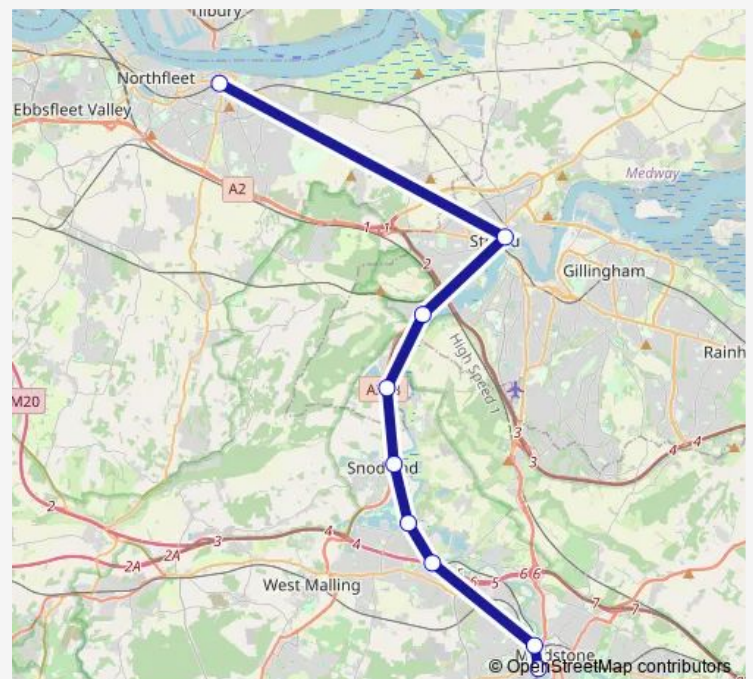

### Direction

Gravesend — Maidstone West

9 stops

[Open route schedule](#)

Gravesend

Strood (Kent)

Cuxton

Halling

### Route schedule

Gravesend — Maidstone West

Monday

—

Tuesday

—

Wednesday

—

### Route info

Direction: Gravesend

Stops: 9

Trip Duration: 1 hour 18 min

■ Southeastern — Maidstone West - Gravesend

**Direction**

Maidstone West — Gravesend

9 stops

## Route schedule

Maidstone West — Gravesend

Monday	—
Tuesday	—
Wednesday	—
Thursday	—
Friday	—
Saturday	—
Sunday	06:05-23:05