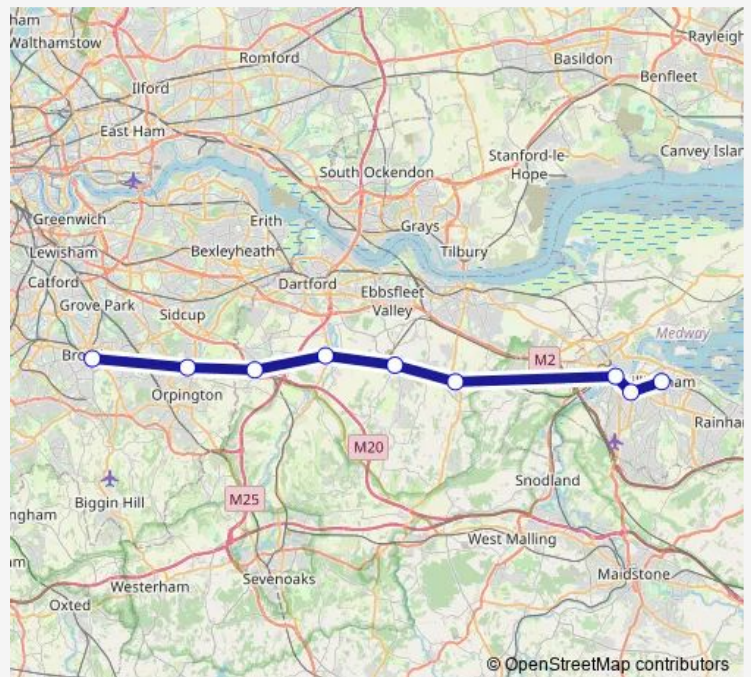

## Rail Replacement Bus Service Southeastern Bromley South - Gillingham (Kent)

[Go to website](#)

### Direction

Bromley South — Gillingham (Kent)

9 stops

[Open route schedule](#)

- Bromley South
- St Mary Cray
- Swanley
- Farningham Road
- Longfield
- Meopham
- Rochester
- Chatham
- Gillingham (Kent)

### Route schedule

Bromley South — Gillingham (Kent)

Monday	24:57 <sup>+1</sup>
Tuesday	00:57-01:10 <sup>+1</sup>
Wednesday	00:57-01:10 <sup>+1</sup>
Thursday	00:57-01:10 <sup>+1</sup>
Friday	00:57-01:10
Saturday	—
Sunday	—

### Route info

Direction: Bromley South

Stops: 9

Trip Duration: 1 hour 34 min

Southeastern Rail Replacement Bus Service time schedules and route maps are available in an offline PDF at [busmaps.com](https://busmaps.com). Use the [busmaps.com](https://busmaps.com) website to see live bus times, train schedule or subway schedule, and step-by-step directions for all public transit in Rochester