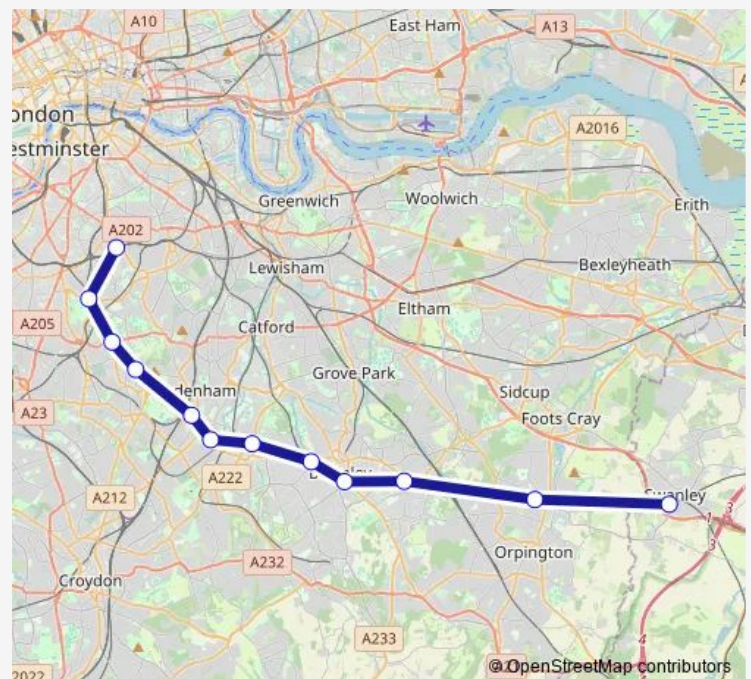

## Rail Replacement Bus Service Southeastern Swanley - Denmark Hill

[Go to website](#)

### Direction

Swanley — Denmark Hill

12 stops

[Open route schedule](#)

- Swanley
- St Mary Cray
- Bickley
- Bromley South
- Shortlands
- Beckenham Junction
- Kent House
- Penge East
- Sydenham Hill
- West Dulwich
- Herne Hill
- Denmark Hill

### Route schedule

Swanley — Denmark Hill

Monday	03:10
Tuesday	—
Wednesday	—
Thursday	—
Friday	—
Saturday	—
Sunday	—

### Route info

Direction: Swanley

Stops: 12

Trip Duration: 1 hour 33 min

■ Southeastern — Swanley - Denmark Hill

Southeastern Rail Replacement Bus Service time schedules and route maps are available in an offline PDF at [busmaps.com](https://busmaps.com). Use the [busmaps.com](https://busmaps.com) website to see live bus times, train schedule or subway schedule, and step-by-step directions for all public transit in London