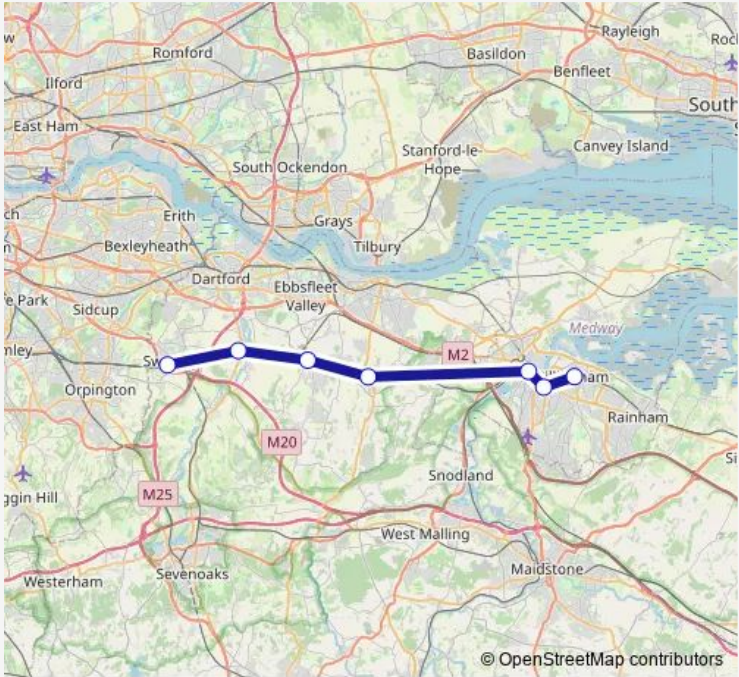

Rail Replacement Bus Service Southeastern Swanley - Gillingham (Kent)

[Go to website](#)

Direction
 Swanley — Gillingham (Kent)

7 stops

[Open route schedule](#)

- Swanley
- Farningham Road
- Longfield
- Meopham
- Rochester
- Chatham
- Gillingham (Kent)

Route schedule
 Swanley — Gillingham (Kent)

Monday	25:18 ⁺¹
Tuesday	01:18-01:18 ⁺¹
Wednesday	01:18-01:18 ⁺¹
Thursday	01:18-01:18 ⁺¹
Friday	01:18
Saturday	—
Sunday	—

Route info

Direction: Swanley

Stops: 7

Trip Duration: 1 hour 6 min

Southeastern Rail Replacement Bus Service time schedules and route maps are available in an offline PDF at busmaps.com. Use the busmaps.com website to see live bus times, train schedule or subway schedule, and step-by-step directions for all public transit in Rochester