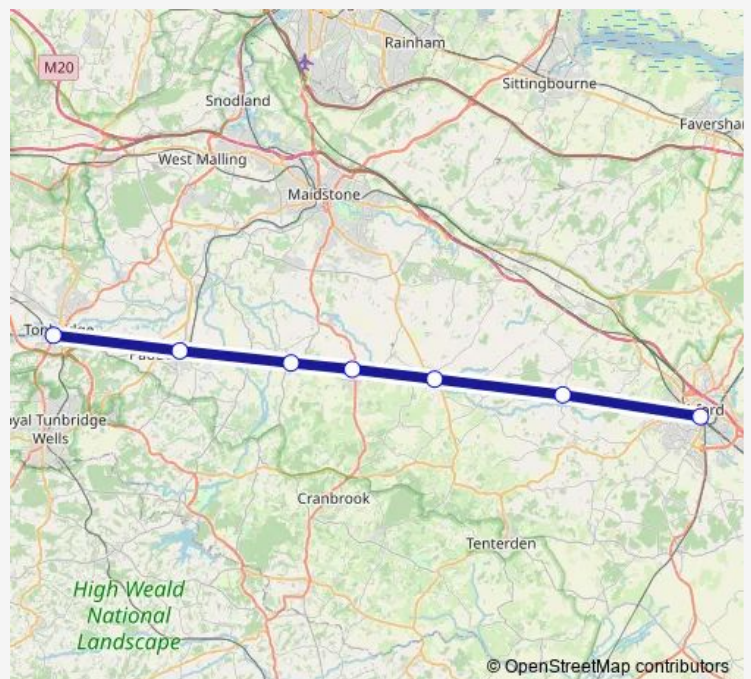

### Route schedule

Ashford International — Tonbridge

Monday

—

Tuesday

—

Wednesday

—

### Route info

Direction: Ashford International

Stops: 7

Trip Duration: 1 hour 40 min

■ Southeastern — Tonbridge - Ashford International

**Direction**

Tonbridge — Ashford International

7 stops

## Route schedule

Tonbridge — Ashford International

Monday	00:01-00:44 <sup>+1</sup>
Tuesday	00:40-00:40 <sup>+1</sup>
Wednesday	00:40-00:44 <sup>+1</sup>
Thursday	00:40-00:44 <sup>+1</sup>
Friday	00:40-00:44
Saturday	—
Sunday	24:01-00:41 <sup>+1</sup>

## Route info

Direction: Tonbridge

Stops: 7

Trip Duration: 1 hour 47 min

Southeastern Rail Replacement Bus Service time schedules and route maps are available in an offline PDF at [busmaps.com](https://busmaps.com). Use the [busmaps.com](https://busmaps.com) website to see live bus times, train schedule or subway schedule, and step-by-step directions for all public transit in Ashford