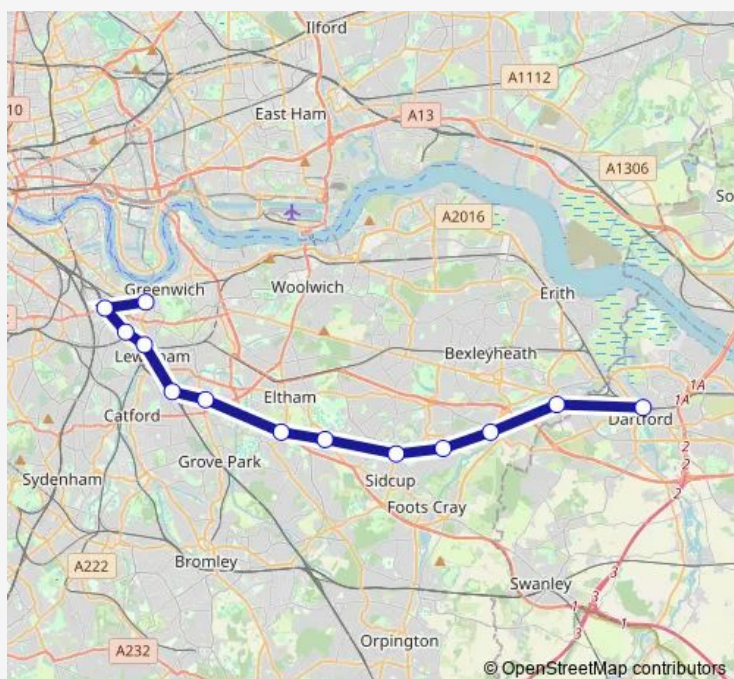

### Direction

Dartford — Greenwich

13 stops

[Open route schedule](#)

Dartford

Crayford

Bexley

Albany Park

### Route schedule

Dartford — Greenwich

Monday —

Tuesday —

Wednesday —

Thursday —

Friday —

Saturday 04:08-22:38

### Route info

Direction: Dartford

Stops: 13

Trip Duration: 1 hour 23 min

■ Southeastern — Greenwich - Dartford

**Direction**

Greenwich — Dartford

13 stops

## Route schedule

Greenwich — Dartford

Monday —

Tuesday —

Wednesday —

Thursday —

Friday —

Saturday 06:00-23:30