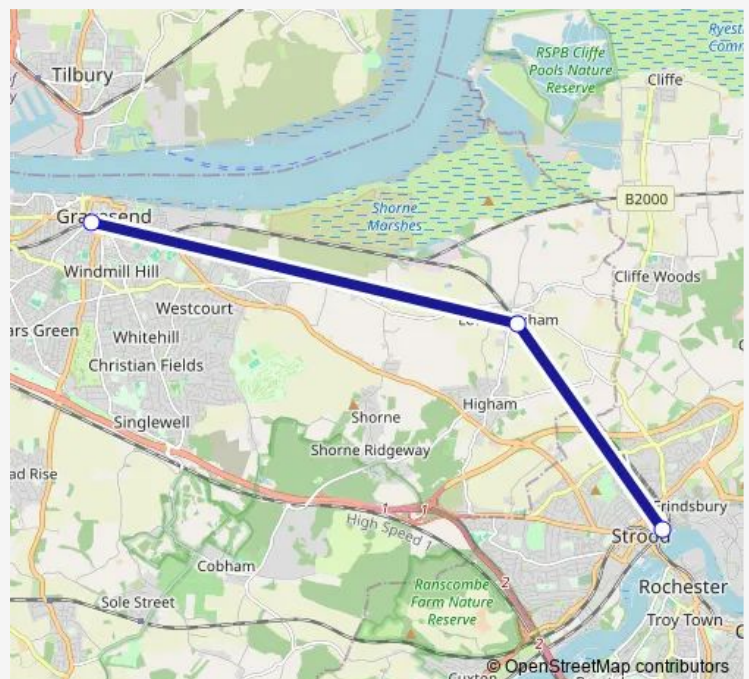

Rail Replacement Bus Service Southeastern Gravesend - Strood (Kent)

[Go to website](#)

Direction

Strood (Kent) — Gravesend

3 stops

[Open route schedule](#)

Strood (Kent)

Higham

Gravesend

Route schedule

Strood (Kent) — Gravesend

Monday

—

Tuesday

—

Wednesday

06:55-23:55

Route info

Direction: Strood (Kent)

Stops: 3

Trip Duration: 0 hour 30 min

■ Southeastern — Gravesend - Strood (Kent)

Direction

Gravesend — Strood (Kent)

Route info

Direction: Gravesend

Stops: 3

Trip Duration: 0 hour 35 min

Southeastern Rail Replacement Bus Service time schedules and route maps are available in an offline PDF at busmaps.com. Use the busmaps.com website to see live bus times, train schedule or subway schedule, and step-by-step directions for all public transit in Rochester