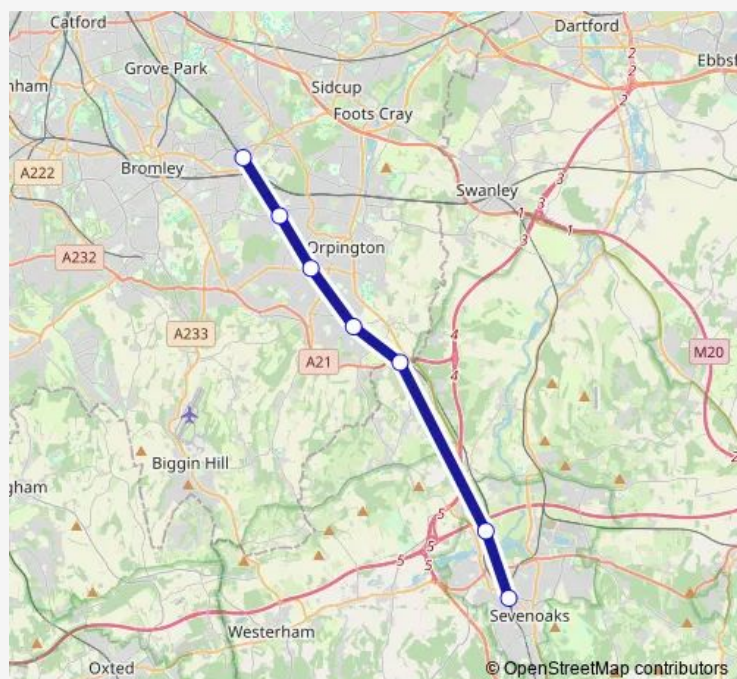

Rail Replacement Bus Service Southeastern Chislehurst - Sevenoaks

[Go to website](#)

Direction

Chislehurst — Sevenoaks

7 stops

[Open route schedule](#)

Chislehurst

Petts Wood

Route info

Direction: Chislehurst

Stops: 7

Trip Duration: 1 hour 0 min

■ Southeastern — Chislehurst - Sevenoaks

Direction

Sevenoaks — Chislehurst

7 stops

[Open route schedule](#)

Sevenoaks

Dunton Green

Knockholt

Chelsfield

Orpington

Petts Wood

Chislehurst

Route schedule

Sevenoaks — Chislehurst

Monday	—
Tuesday	—
Wednesday	—
Thursday	—
Friday	—
Saturday	—
Sunday	06:52-22:52

Route info

Direction: Sevenoaks

Stops: 7

Trip Duration: 0 hour 55 min

Southeastern Rail Replacement Bus Service time schedules and route maps are available in an offline PDF at busmaps.com. Use the busmaps.com website to see live bus times, train schedule or subway schedule, and step-by-step directions for all public transit in Bromley